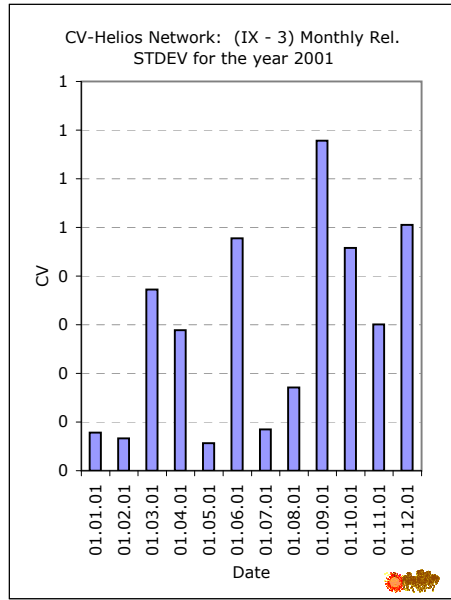

CV-Helios Network

Annual Report no. 21

CV-Helios Network: (III) Daily Estimated CV-USAF for the year 2001

CV-Helios Network: (IV) Daily Estimated STDEV for the year 2001

CV-Helios Network

Annual Report no. 21

CV-Helios Network: (V) Number observations for solar cycle 23

CV-Helios Network: (VI) Monthly CV for Solar Cycle 23

CV-Helios Network

Annual Report no. 21

CV-Helios Network: (VII) Monthly No. obs. for Solar Cycle 23

CV-Helios Network: (VIII) Monthly No. observers for Solar Cycle 23

CV-Helios Network

Annual Report no. 21

CV-Helios Network

Annual Report no. 21

Thanks to all who contributed to CV-observing in 2001
Data above also available at
<http://www.cv-helios.net/cv/reports/2001.html>