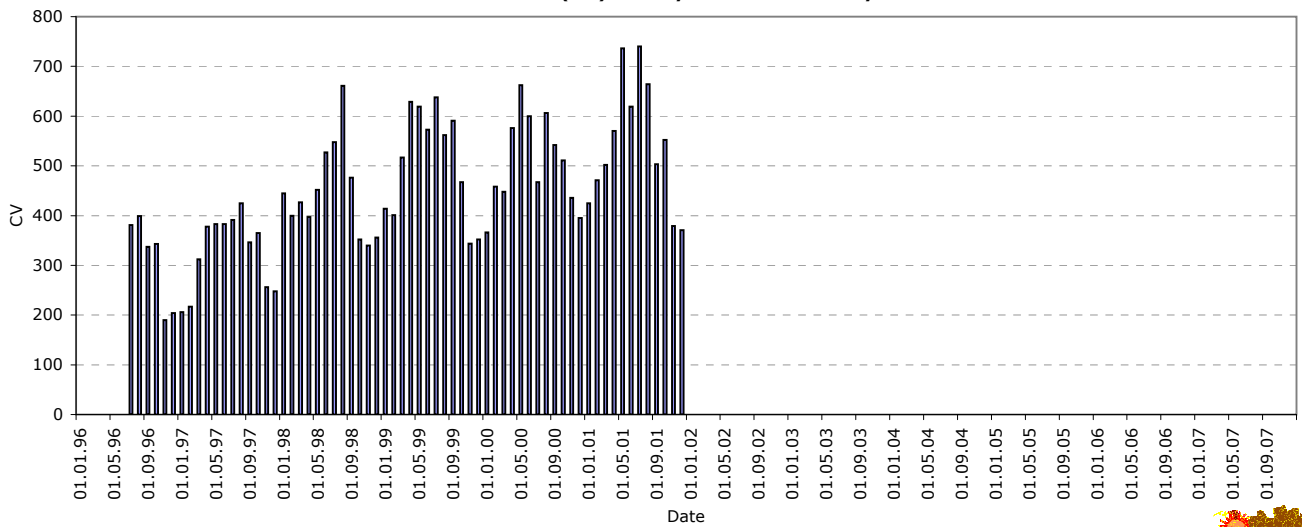

CV-Helios Network: (V) Number observations for solar cycle 23

CV-Helios Network: (VI) Monthly CV for Solar Cycle 23

CV-Helios Network

Annual Report no. 21

CV-Helios Network: (VII) Monthly No. obs. for Solar Cycle 23