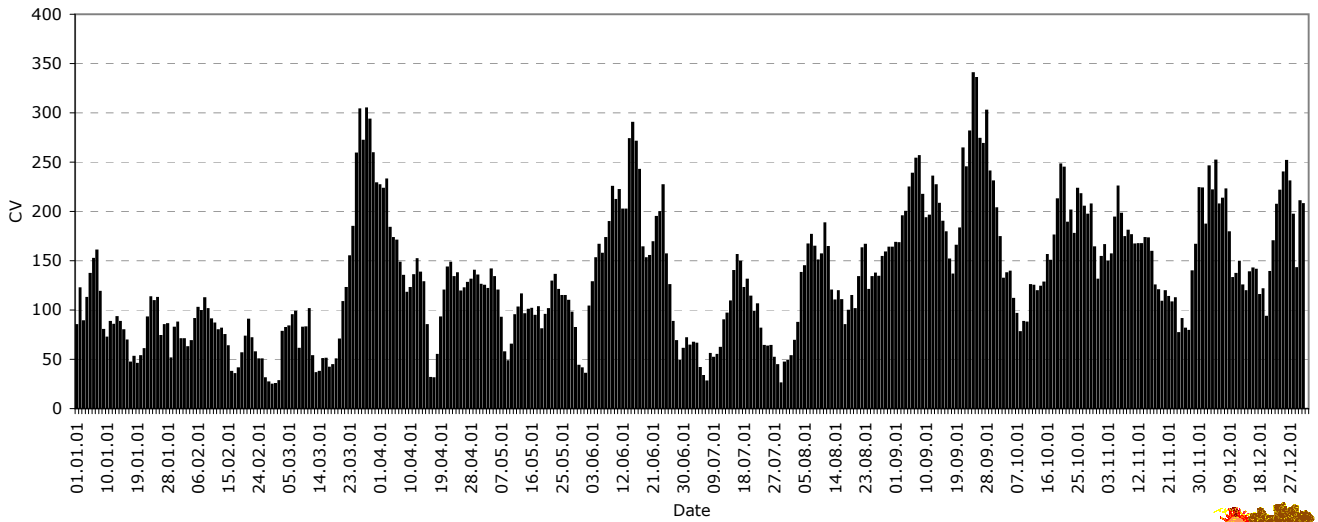

CV-Helios Network: (IV) Daily Estimated STDEV for the year 2001

CV-Helios Network

Annual Report no. 21

CV-Helios Network: (III) Daily Estimated CV-USAF for the year 2001