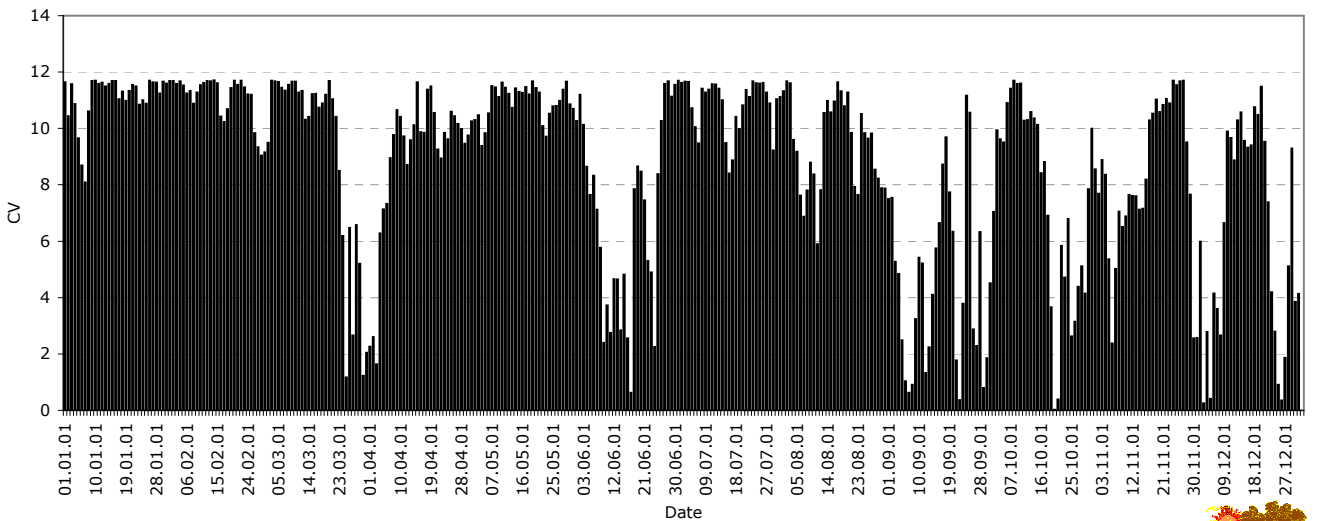

CV-Helios Network

Annual Report no. 21

CV-Helios Network: (III) Daily Estimated CV-USAF for the year 2001

CV-Helios Network: (IV) Daily Estimated STDEV for the year 2001

CV-Helios Network

Annual Report no. 21