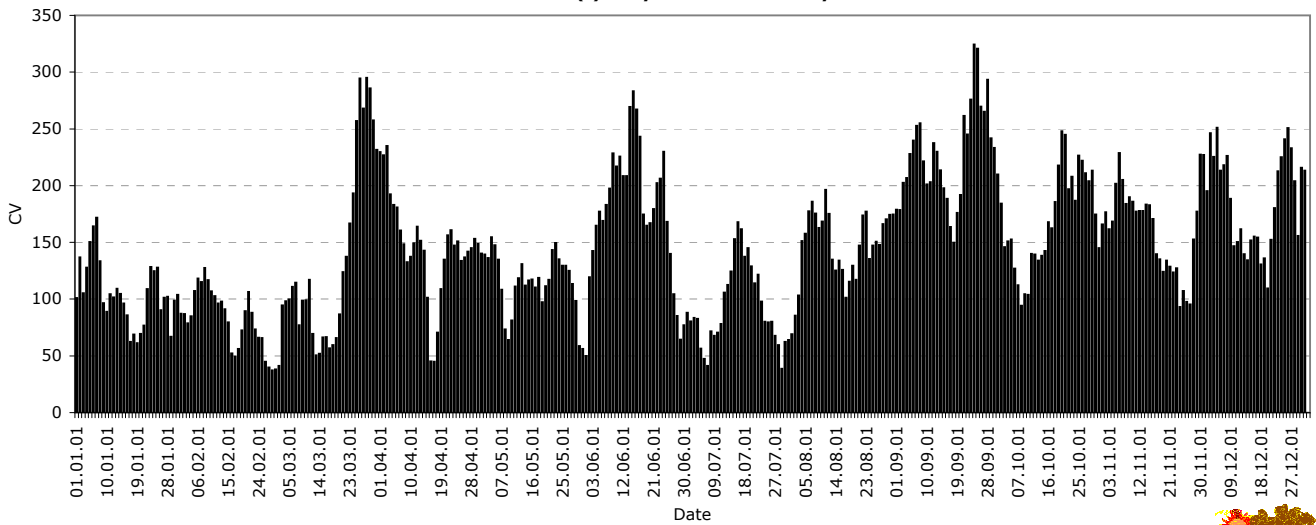

CV-Helios Network

Annual Report no. 21

XI

CV-Helios Network: Graphic section for the year 2001

CV-Helios Network: (I) Daily CV-Values for the year 2001

CV-Helios Network: (II) Daily SmCV24wk-Values for the year 2001