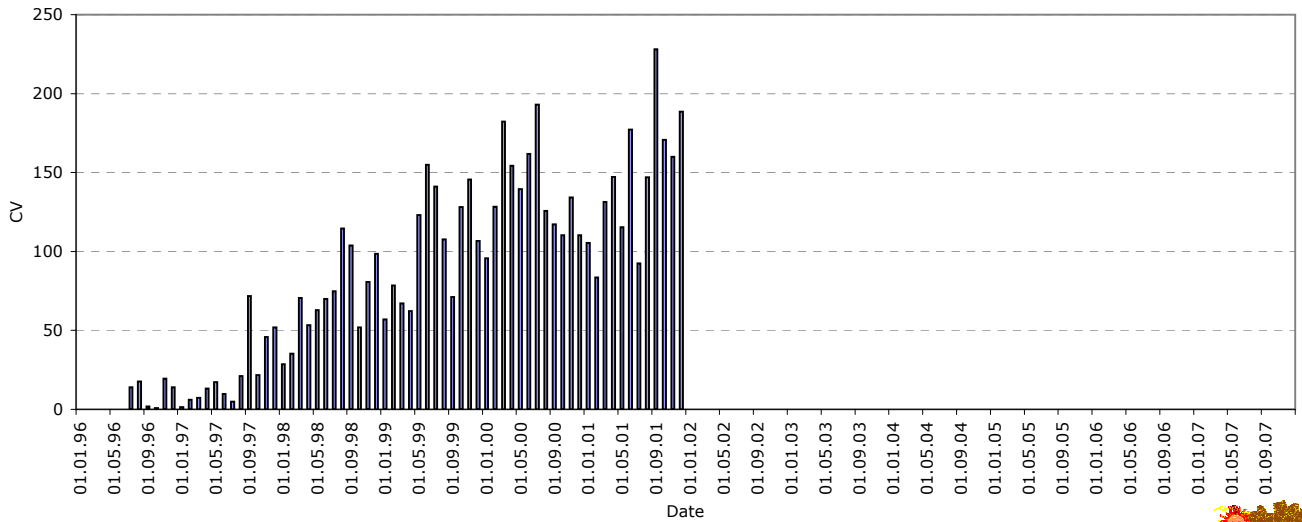

CV-Helios Network

Annual Report no. 21