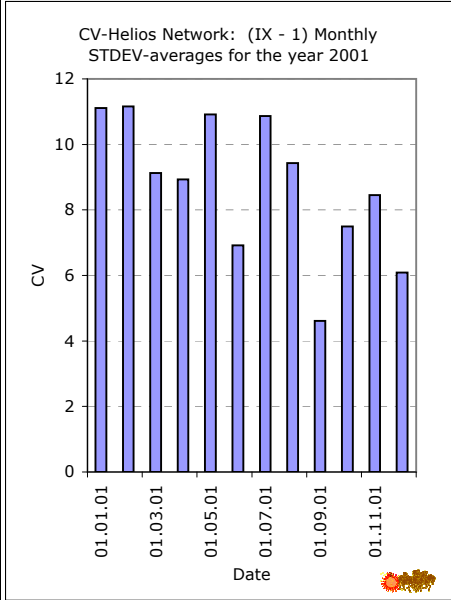

CV-Helios Network

Annual Report no. 21