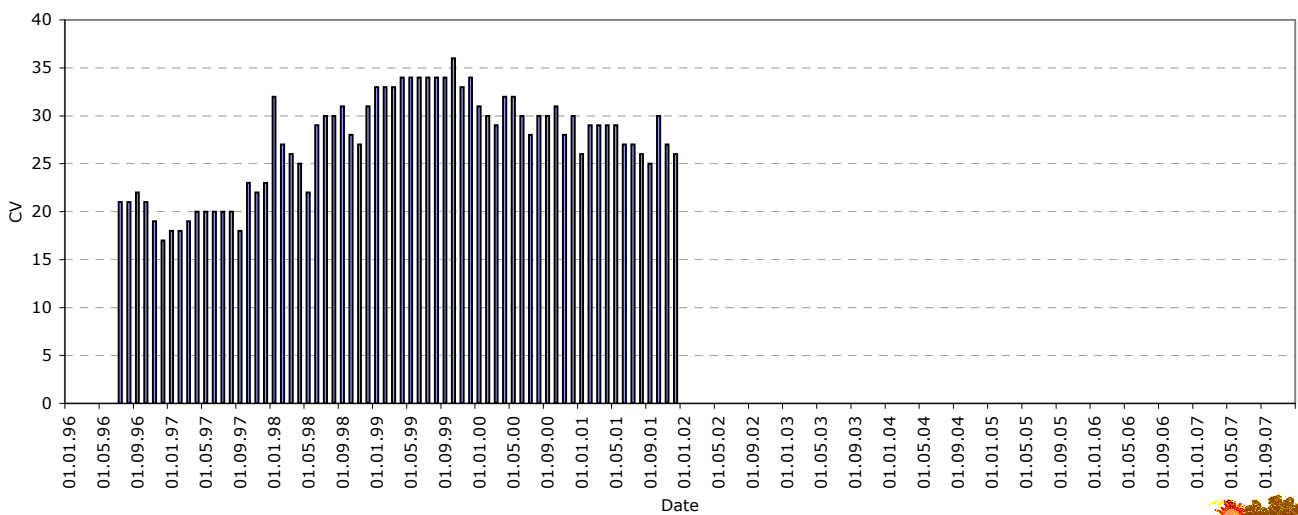

CV-Helios Network

Annual Report no. 21