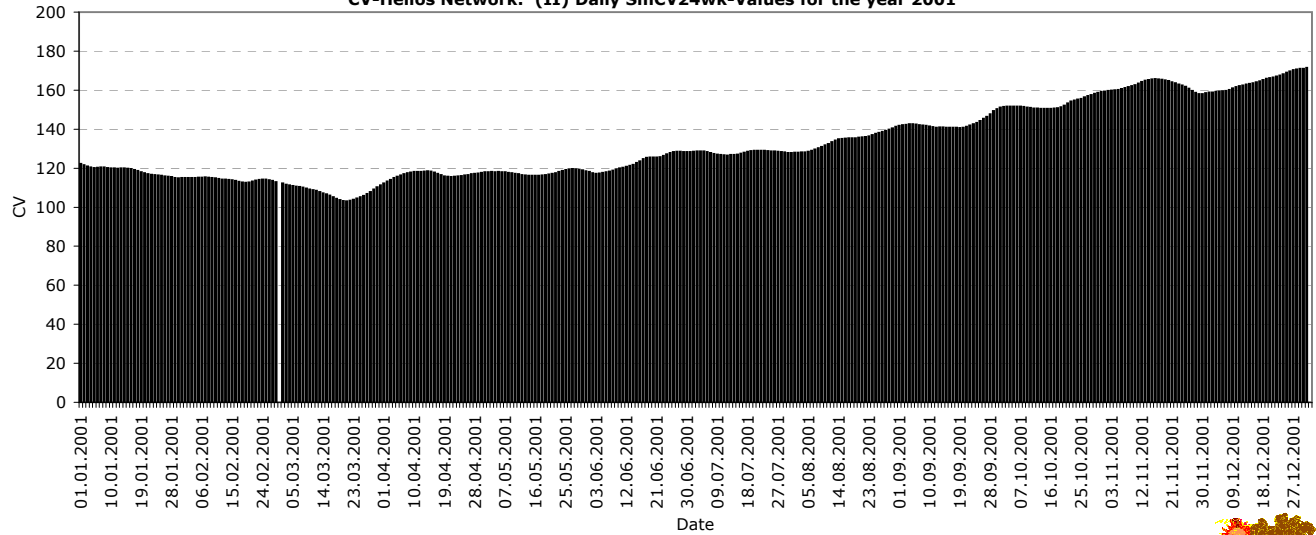

CV-Helios Network

Annual Report no. 21

XI

CV-Helios Network: Graphic section for the year 2001

CV-Helios Network: (I) Daily CV-Values for the year 2001

CV-Helios Network: (II) Daily SmCV24wk-Values for the year 2001