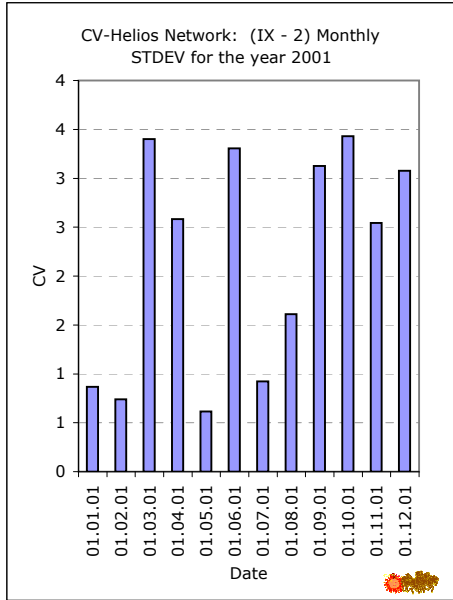

CV-Helios Network

Annual Report no. 21