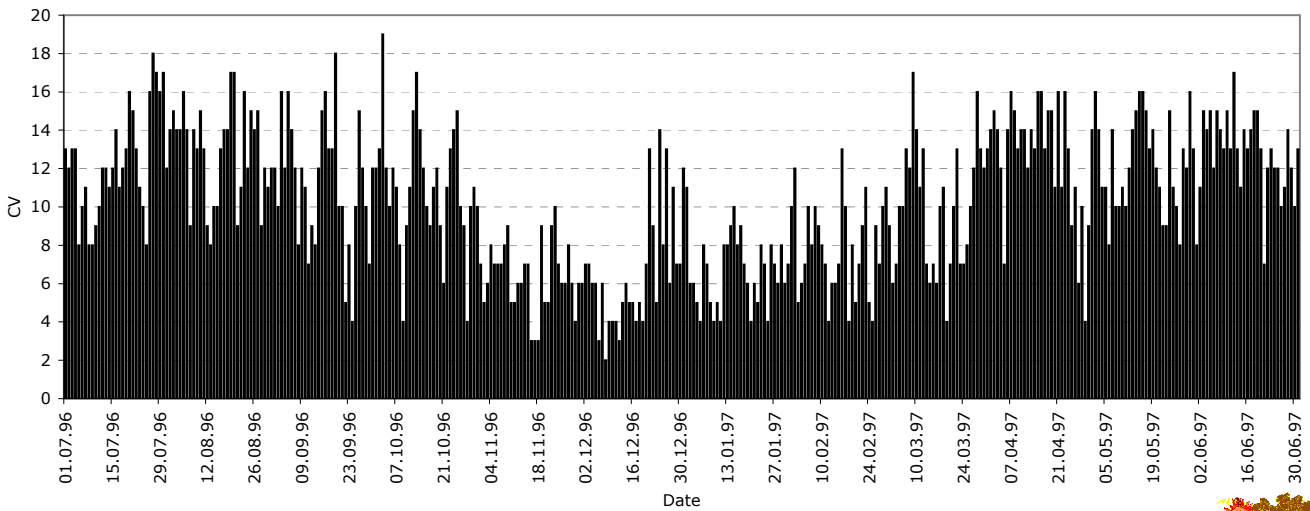

CV-Helios Network

Annual Report no. 21

CV-Helios Network: (III) Daily Estimated CV-USAF for the year 2001

CV-Helios Network: (IV) Daily Estimated STDEV for the year 2001

CV-Helios Network

Annual Report no. 21

CV-Helios Network: (V) Number observations for solar cycle 23

CV-Helios Network: (VI) Monthly CV for Solar Cycle 23

CV-Helios Network

Annual Report no. 21

CV-Helios Network: (VII) Monthly No. obs. for Solar Cycle 23