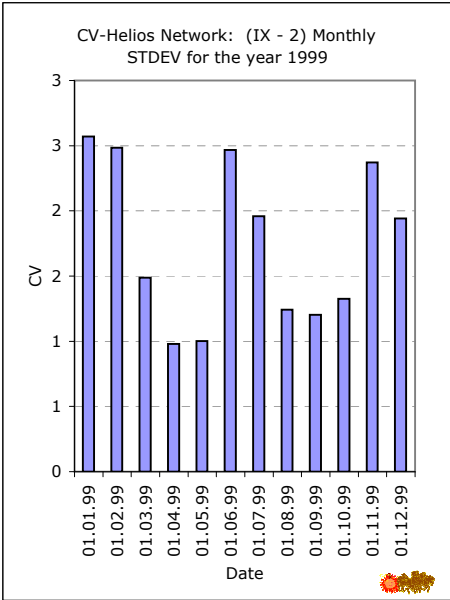

CV-Helios Network

Annual Report no. 19