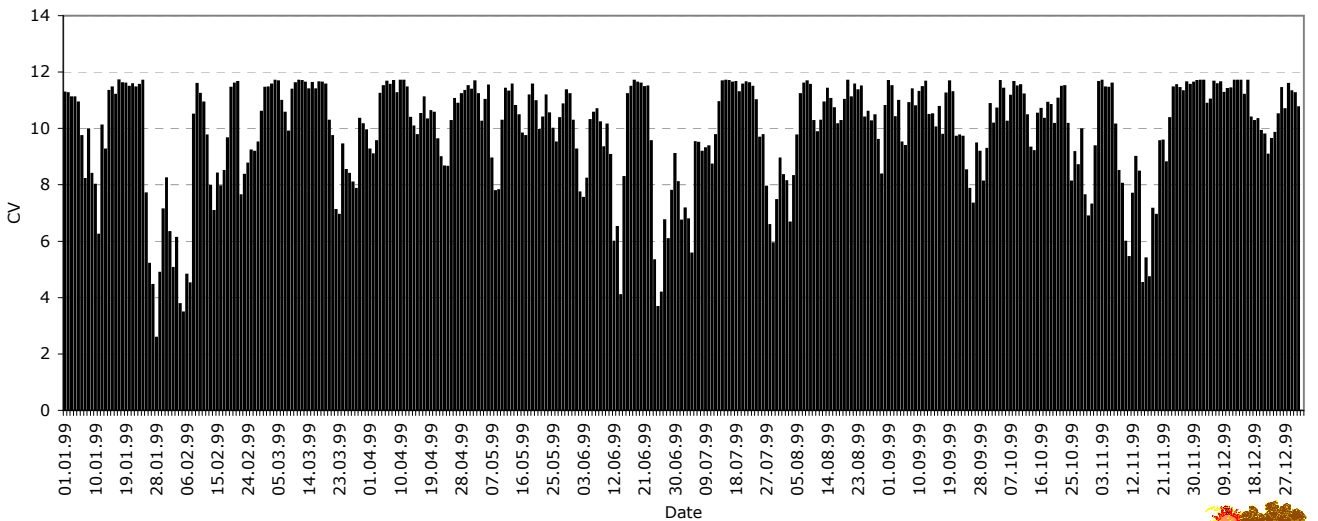

# CV-Helios Network

Annual Report no. 19

CV-Helios Network: (III) Daily Estimated CV-USAF for the year 1999

CV-Helios Network: (IV) Daily Estimated STDEV for the year 1999