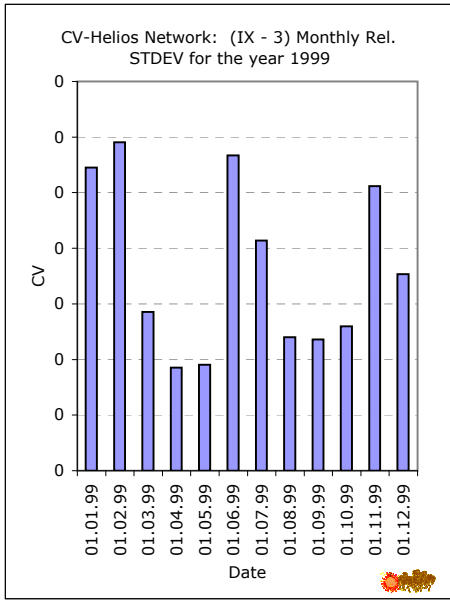

CV-Helios Network

Annual Report no. 19