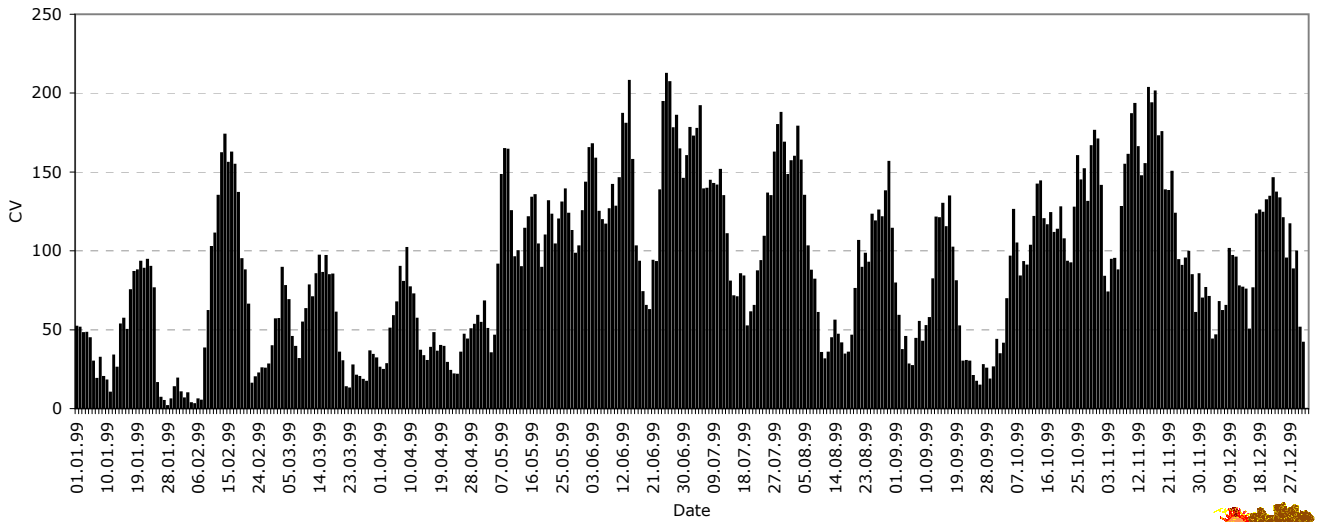

CV-Helios Network: (IV) Daily Estimated STDEV for the year 1999

CV-Helios Network

Annual Report no. 19

CV-Helios Network: (III) Daily Estimated CV-USAF for the year 1999