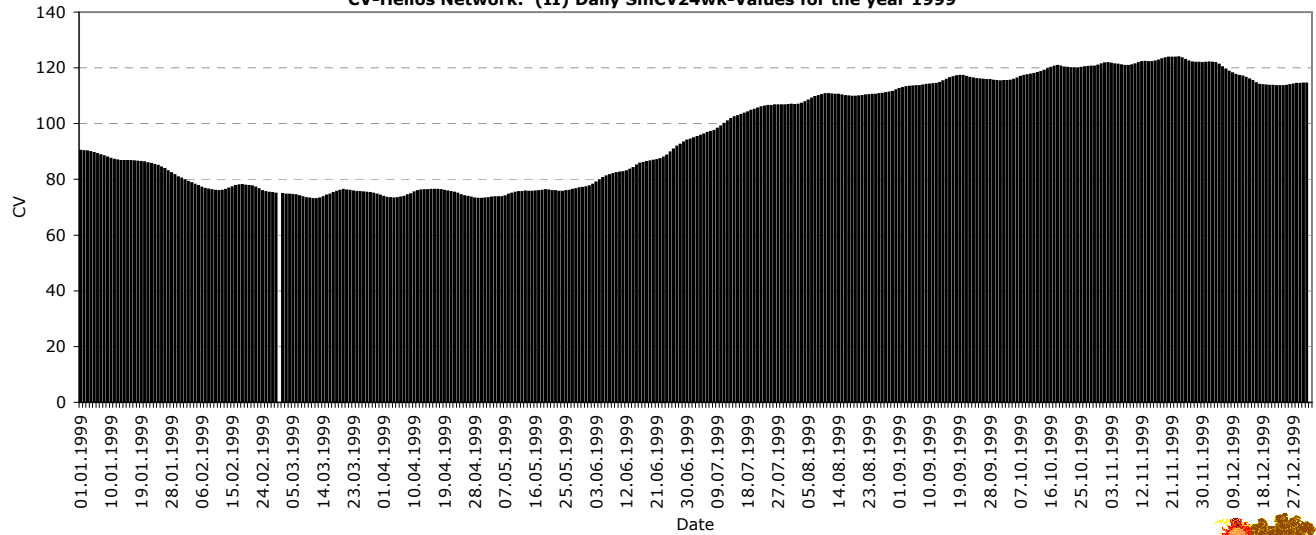

# CV-Helios Network

Annual Report no. 19

XI

CV-Helios Network: Graphic section for the year 1999

CV-Helios Network: (I) Daily CV-Values for the year 1999

CV-Helios Network: (II) Daily SmCV24wk-Values for the year 1999