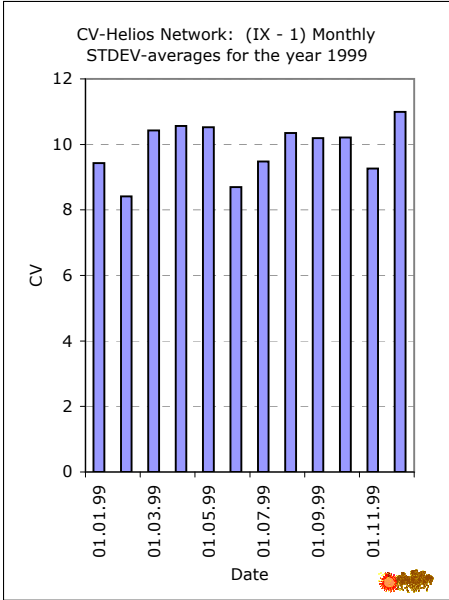

CV-Helios Network

Annual Report no. 19