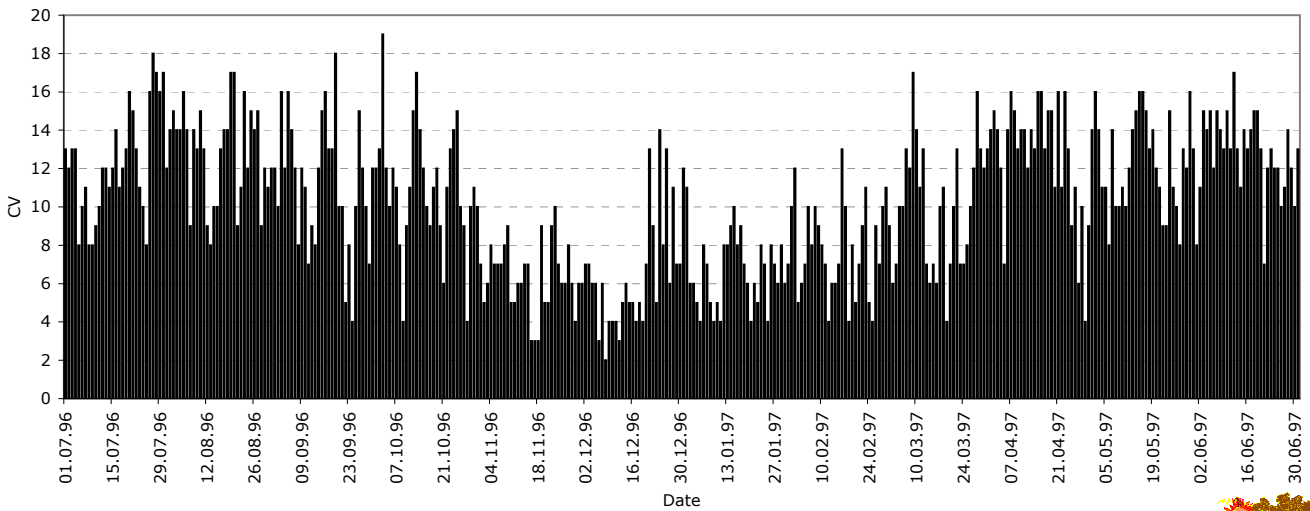

CV-Helios Network: (VI) Monthly CV for Solar Cycle 23

CV-Helios Network

Annual Report no. 19

CV-Helios Network: (V) Number observations for solar cycle 23