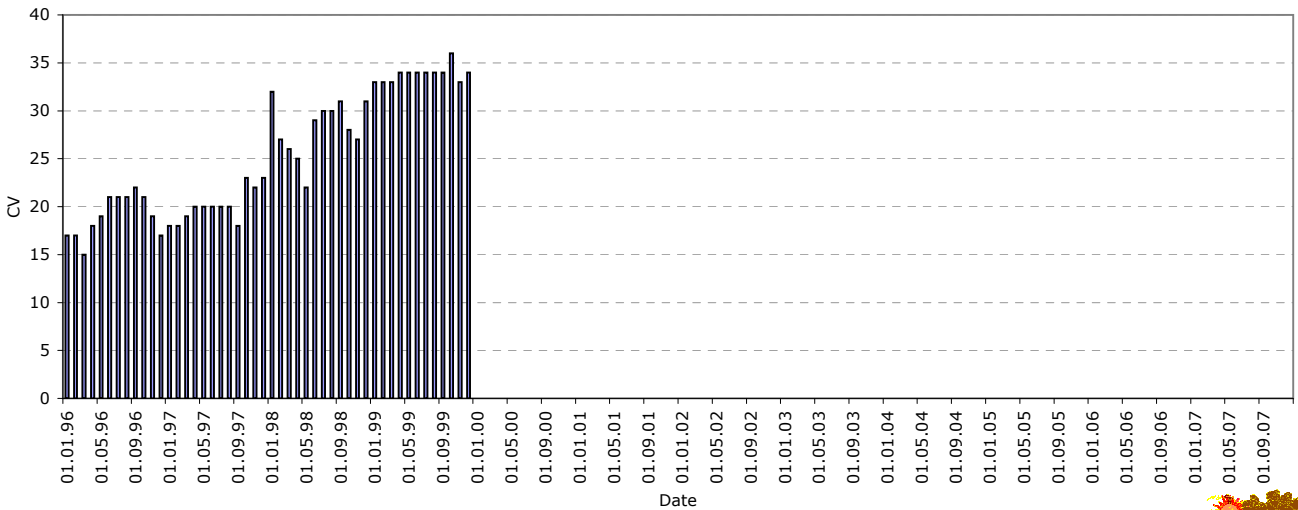

# CV-Helios Network

Annual Report no. 19

CV-Helios Network: (VII) Monthly No. obs. for Solar Cycle 23

CV-Helios Network: (VIII) Monthly No. observers for Solar Cycle 23