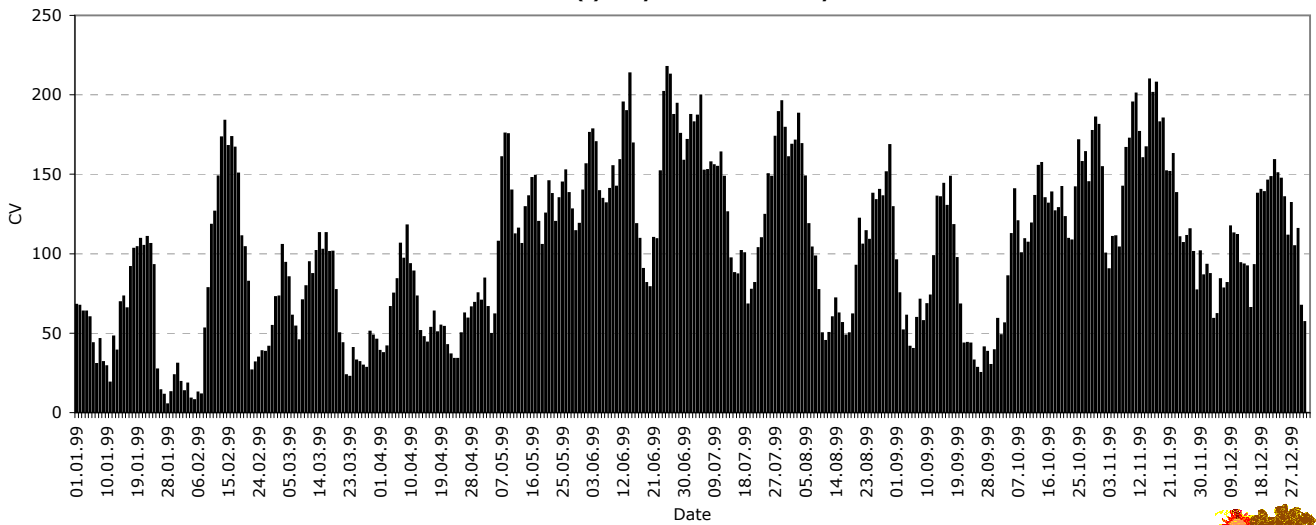

# CV-Helios Network

Annual Report no. 19

XI

CV-Helios Network: Graphic section for the year 1999

CV-Helios Network: (I) Daily CV-Values for the year 1999

CV-Helios Network: (II) Daily SmCV24wk-Values for the year 1999