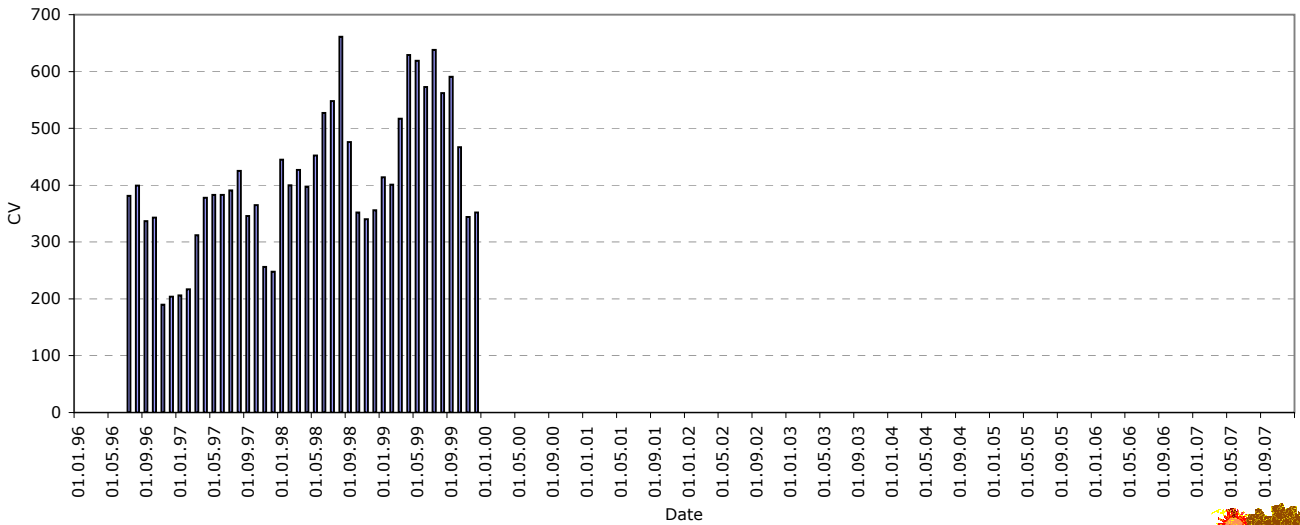

CV-Helios Network: (VIII) Monthly No. observers for Solar Cycle 23

CV-Helios Network

Annual Report no. 19

CV-Helios Network: (VII) Monthly No. obs. for Solar Cycle 23