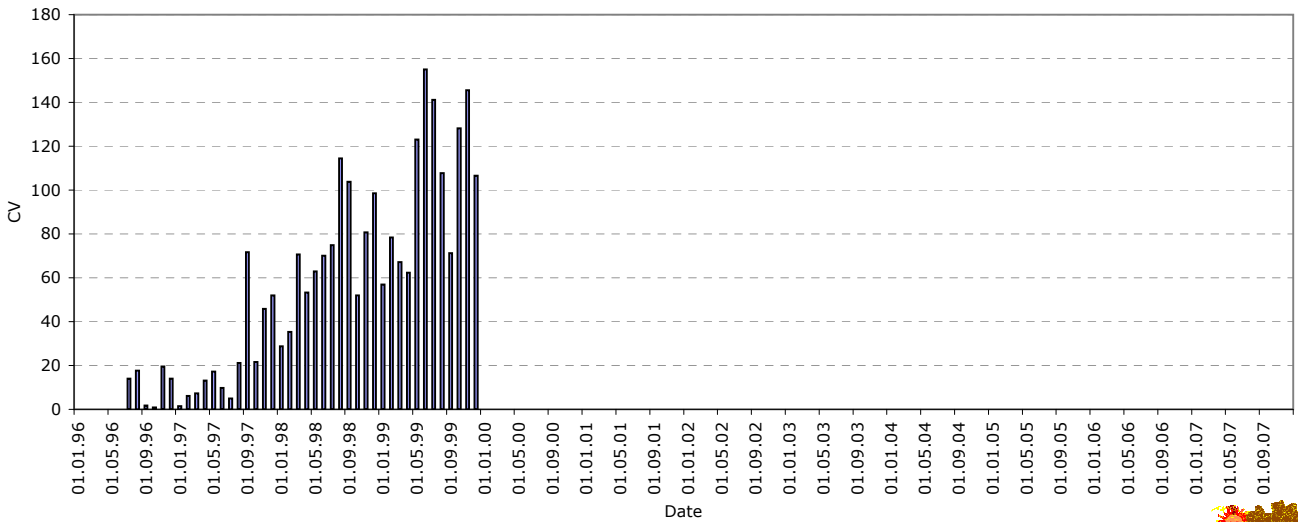

# CV-Helios Network

Annual Report no. 19

CV-Helios Network: (V) Number observations for solar cycle 23

CV-Helios Network: (VI) Monthly CV for Solar Cycle 23