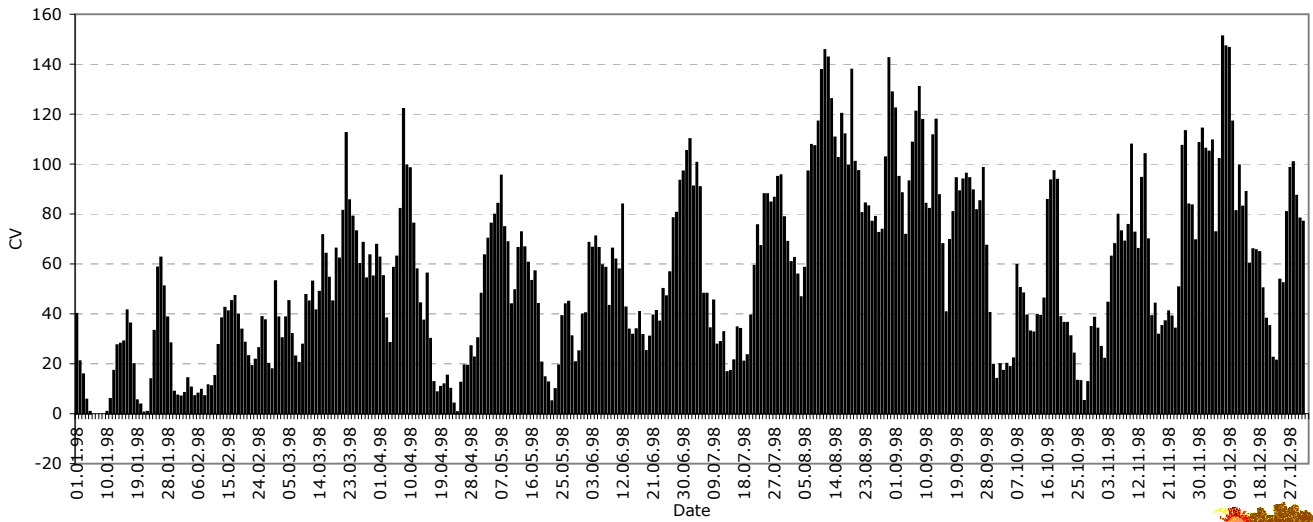

CV-Helios Network: (IV) Daily Estimated STDEV for the year 1998

CV-Helios Network

Annual Report no. 18

CV-Helios Network: (III) Daily Estimated CV-USAF for the year 1998