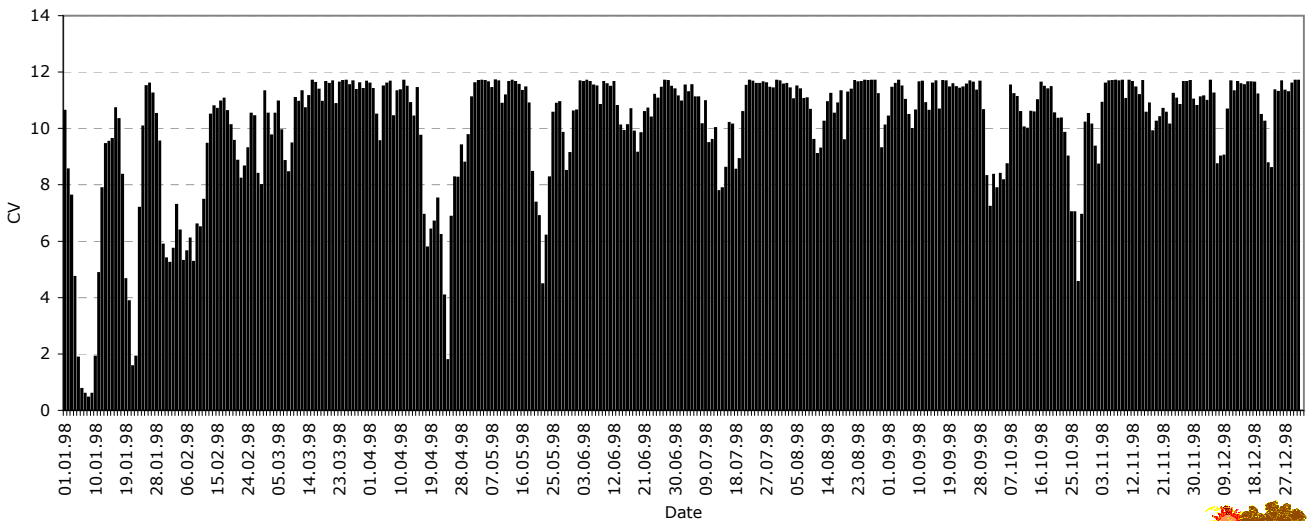

CV-Helios Network

Annual Report no. 18

XI

CV-Helios Network: Graphic section for the year 1998

CV-Helios Network: (I) Daily CV-Values for the year 1998

CV-Helios Network: (II) Daily SmCV24wk-Values for the year 1998

CV-Helios Network

Annual Report no. 18

CV-Helios Network: (III) Daily Estimated CV-USAF for the year 1998

CV-Helios Network: (IV) Daily Estimated STDEV for the year 1998

CV-Helios Network

Annual Report no. 18