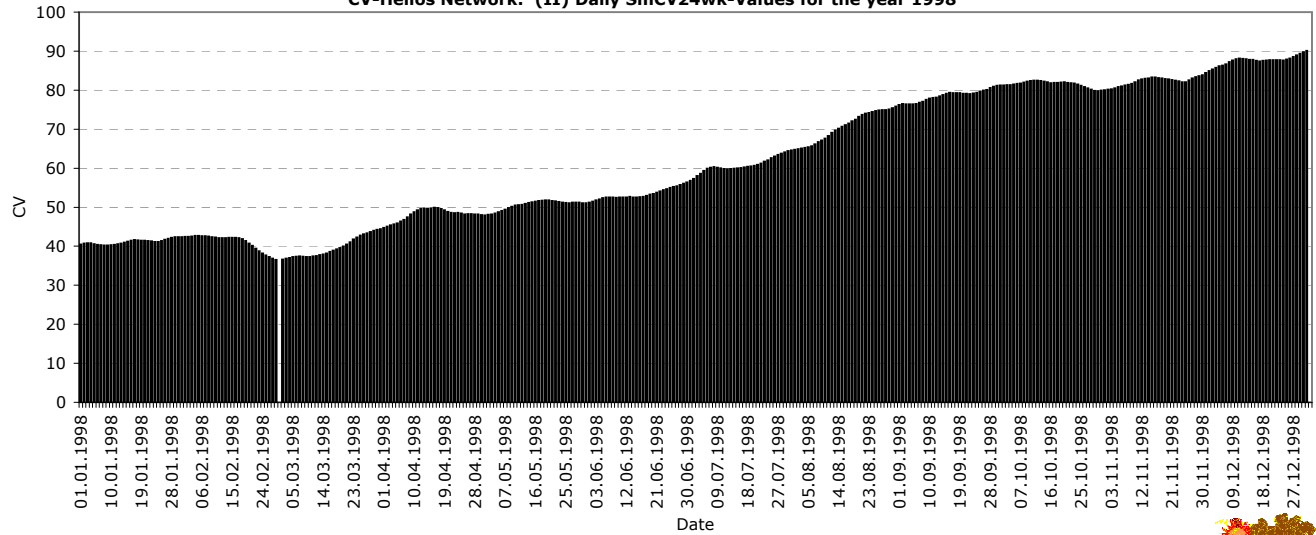

CV-Helios Network

Annual Report no. 18

XI

CV-Helios Network: Graphic section for the year 1998

CV-Helios Network: (I) Daily CV-Values for the year 1998

CV-Helios Network: (II) Daily SmCV24wk-Values for the year 1998