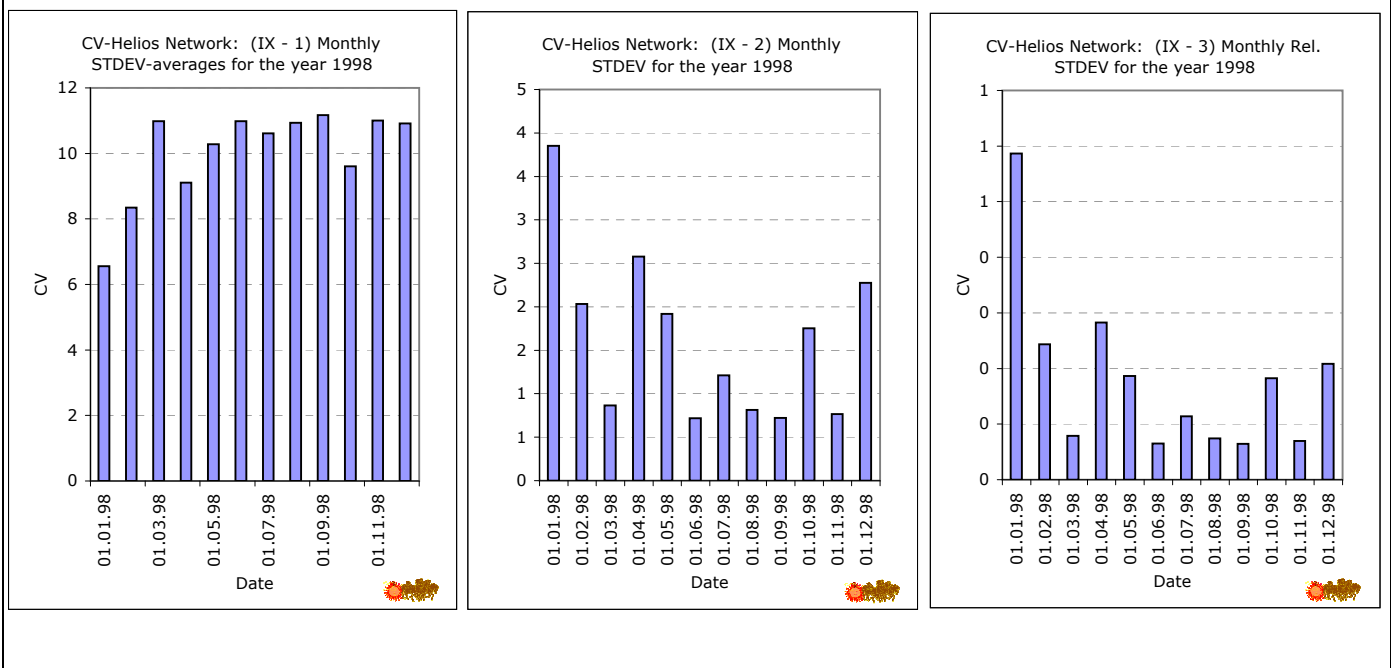

CV-Helios Network

Annual Report no. 18