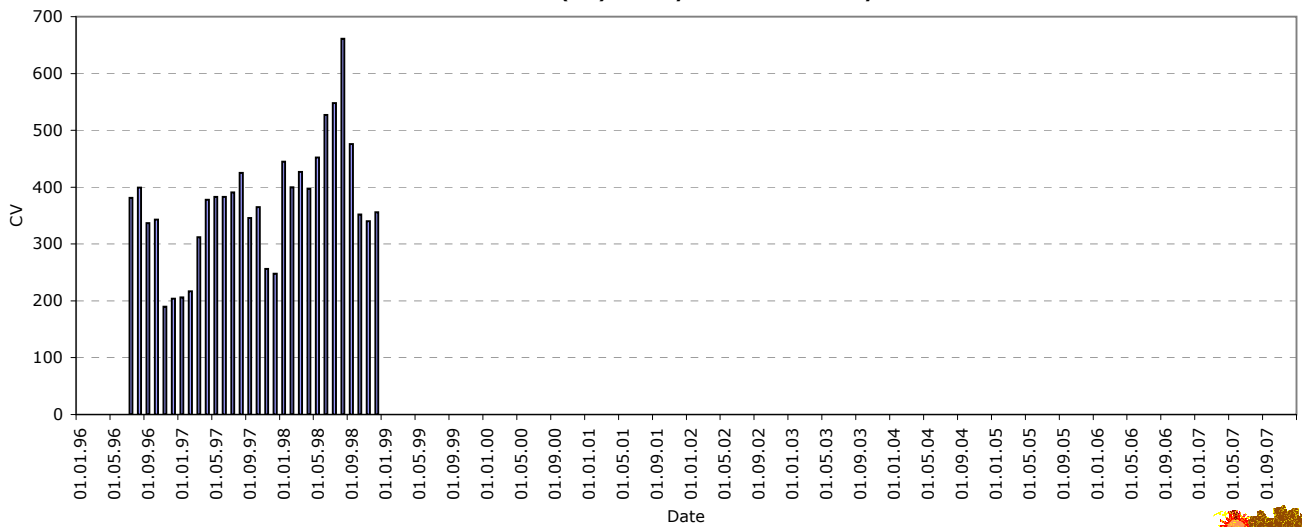

CV-Helios Network: (V) Number observations for solar cycle 23

CV-Helios Network: (VI) Monthly CV for Solar Cycle 23

CV-Helios Network

Annual Report no. 18

CV-Helios Network: (VII) Monthly No. obs. for Solar Cycle 23