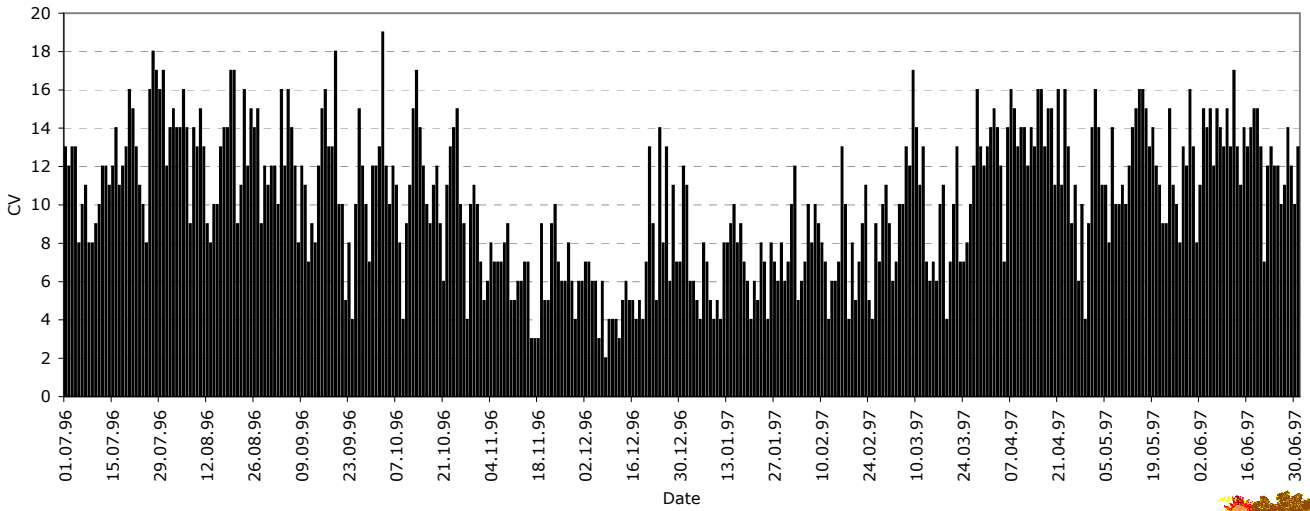

CV-Helios Network: (VI) Monthly CV for Solar Cycle 23

CV-Helios Network

Annual Report no. 18

CV-Helios Network: (V) Number observations for solar cycle 23