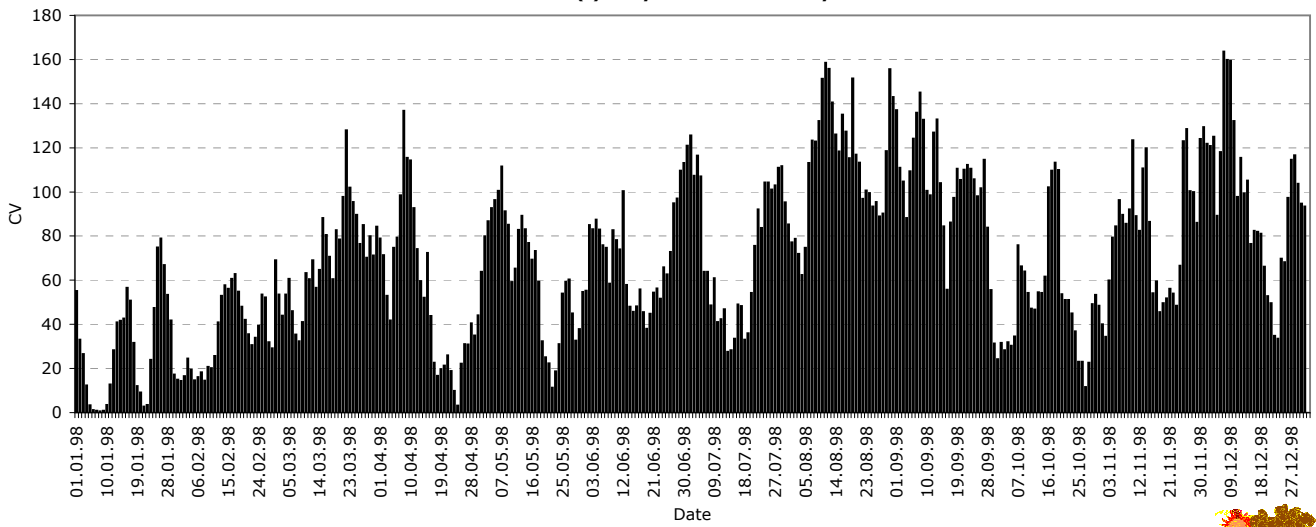

CV-Helios Network

Annual Report no. 18

XI

CV-Helios Network: Graphic section for the year 1998

CV-Helios Network: (I) Daily CV-Values for the year 1998

CV-Helios Network: (II) Daily SmCV24wk-Values for the year 1998