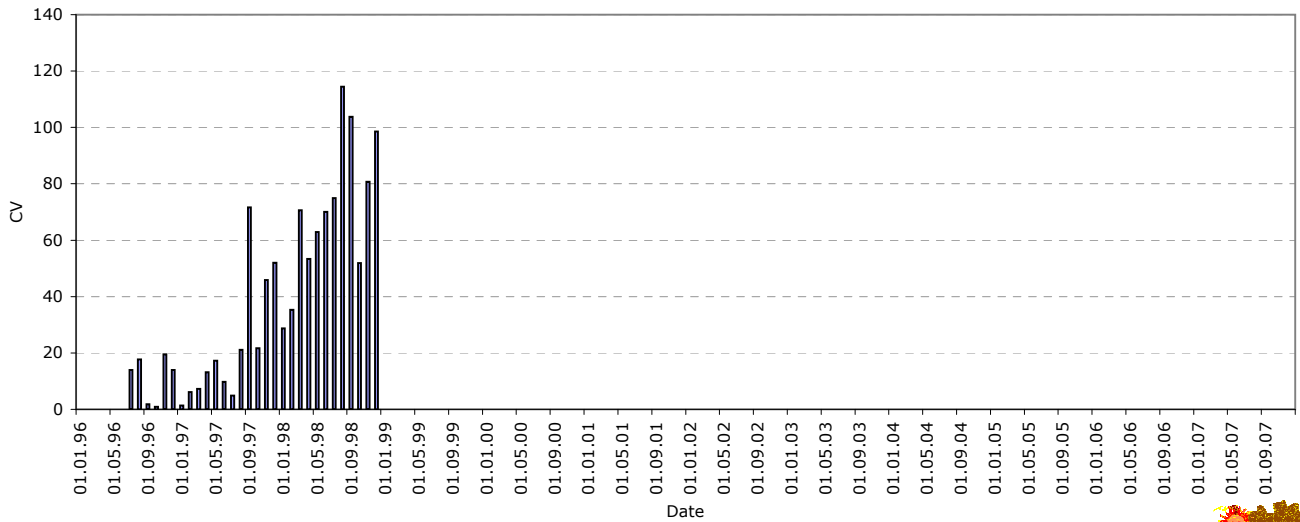

CV-Helios Network: (VII) Monthly No. obs. for Solar Cycle 23