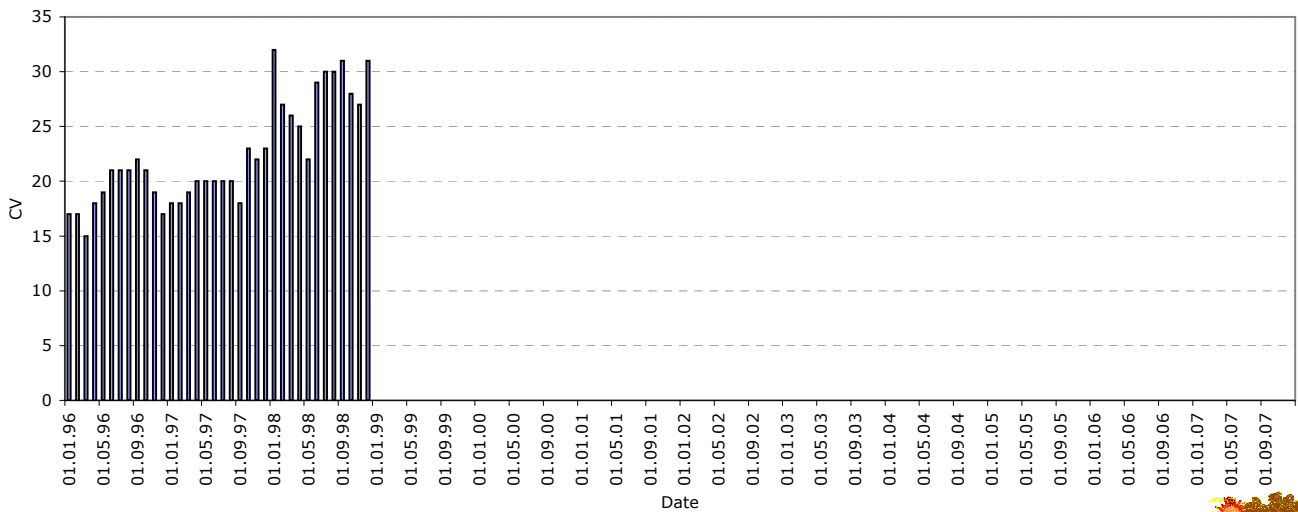

CV-Helios Network

Annual Report no. 18