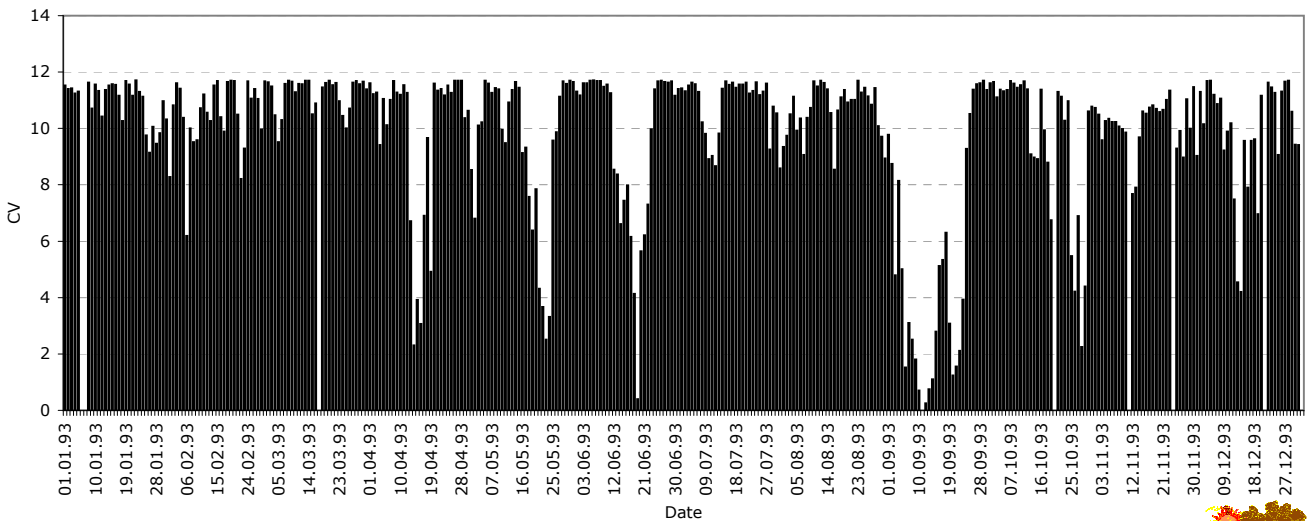

CV-Helios Network

Annual Report no. 13

CV-Helios Network: (III) Daily Estimated CV-USAF for the year 1993

CV-Helios Network: (IV) Daily Estimated STDEV for the year 1993

CV-Helios Network

Annual Report no. 13

CV-Helios Network: (V) Number observations for solar cycle 22

CV-Helios Network: (VI) Monthly CV for Solar Cycle 22

CV-Helios Network Annual Report no. 13

CV-Helios Network

Annual Report no. 13

CV-Helios Network