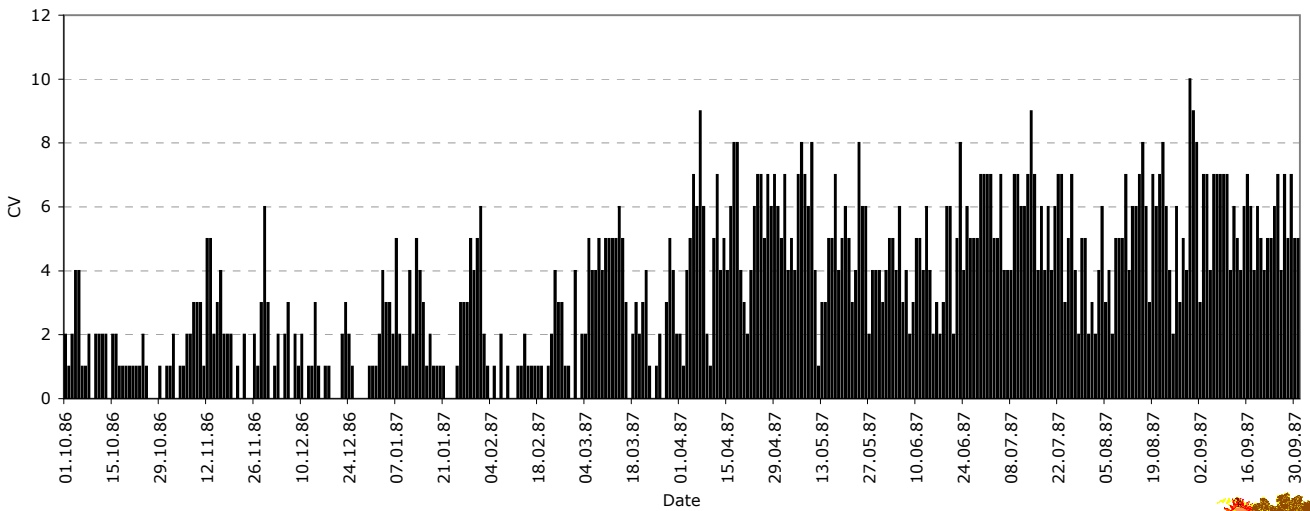

CV-Helios Network

Annual Report no. 13

CV-Helios Network: (III) Daily Estimated CV-USAF for the year 1993

CV-Helios Network: (IV) Daily Estimated STDEV for the year 1993

CV-Helios Network

Annual Report no. 13

CV-Helios Network: (V) Number observations for solar cycle 22

CV-Helios Network: (VI) Monthly CV for Solar Cycle 22

CV-Helios Network Annual Report no. 13

CV-Helios Network

Annual Report no. 13

CV-Helios Network