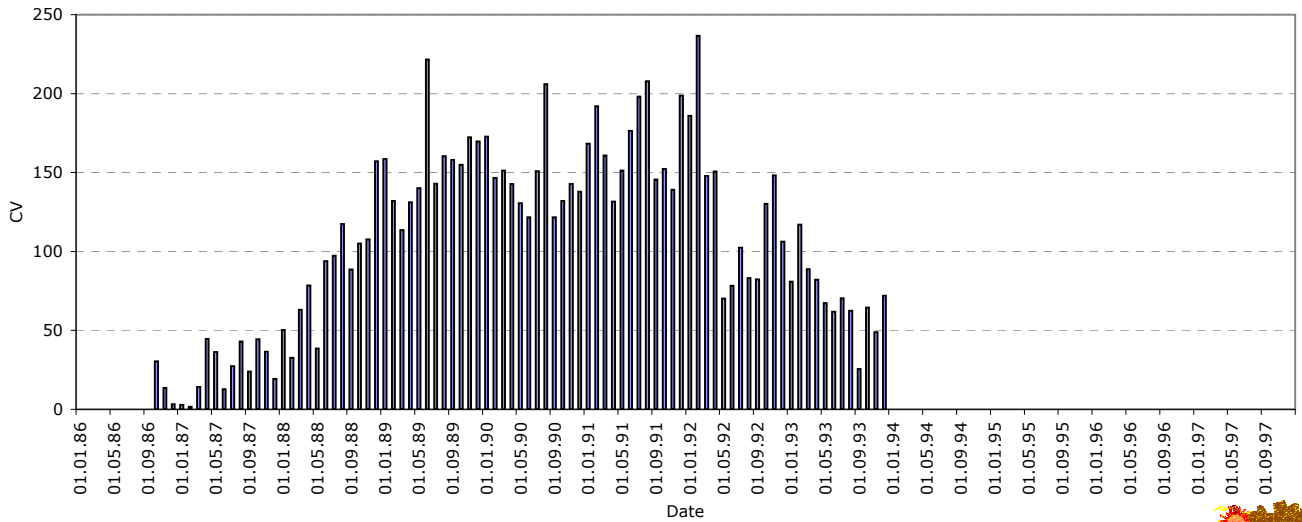

CV-Helios Network

Annual Report no. 13