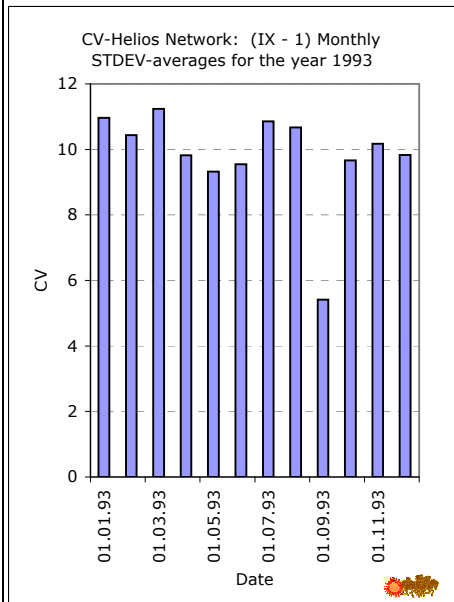

CV-Helios Network: (V) Number observations for solar cycle 22

CV-Helios Network: (VI) Monthly CV for Solar Cycle 22

CV-Helios Network Annual Report no. 13

CV-Helios Network

Annual Report no. 13

CV-Helios Network