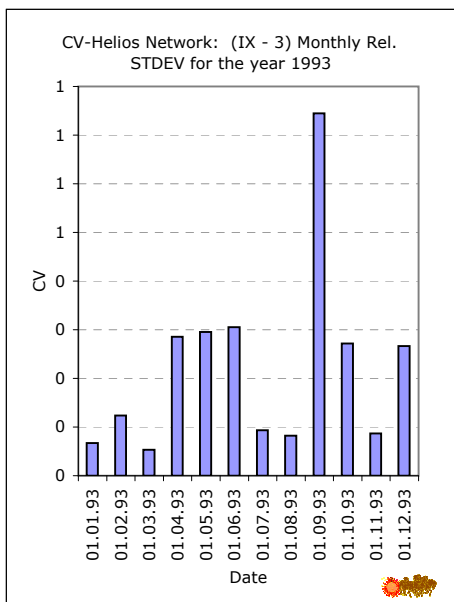

CV-Helios Network: (V) Number observations for solar cycle 22

CV-Helios Network: (VI) Monthly CV for Solar Cycle 22

CV-Helios Network Annual Report no. 13

CV-Helios Network

Annual Report no. 13

CV-Helios Network