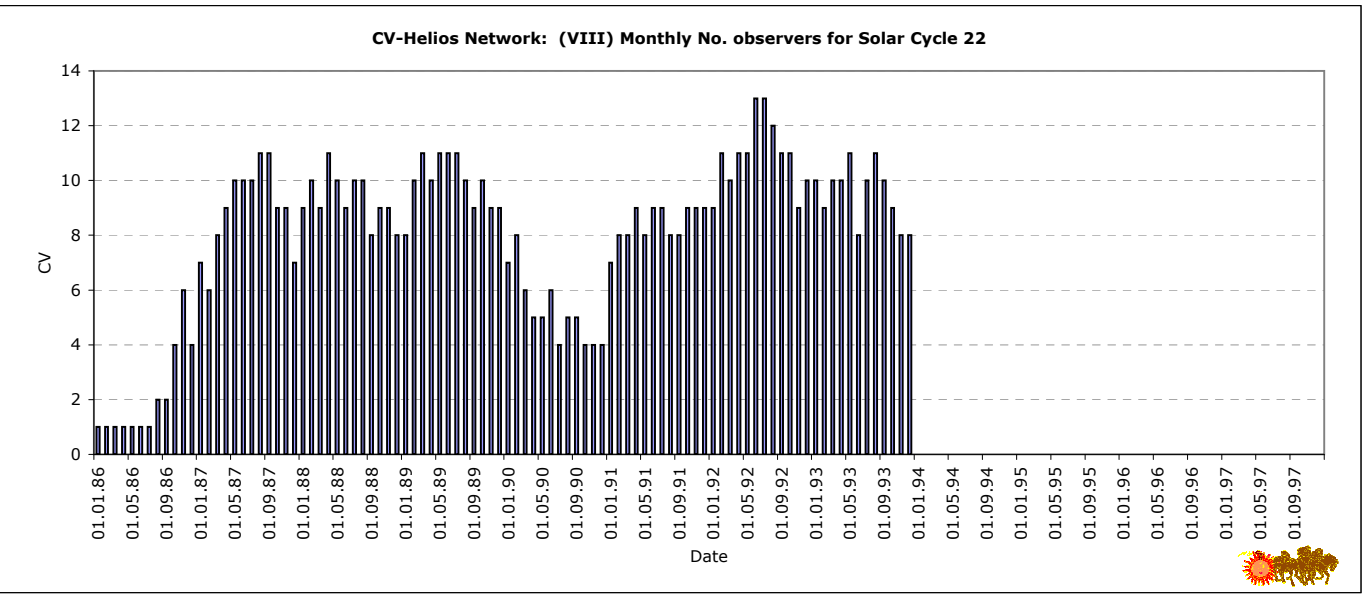

CV-Helios Network

Annual Report no. 13

CV-Helios Network: (III) Daily Estimated CV-USAF for the year 1993

CV-Helios Network: (IV) Daily Estimated STDEV for the year 1993

CV-Helios Network

Annual Report no. 13

CV-Helios Network: (V) Number observations for solar cycle 22

CV-Helios Network: (VI) Monthly CV for Solar Cycle 22

CV-Helios Network Annual Report no. 13

CV-Helios Network

Annual Report no. 13

CV-Helios Network