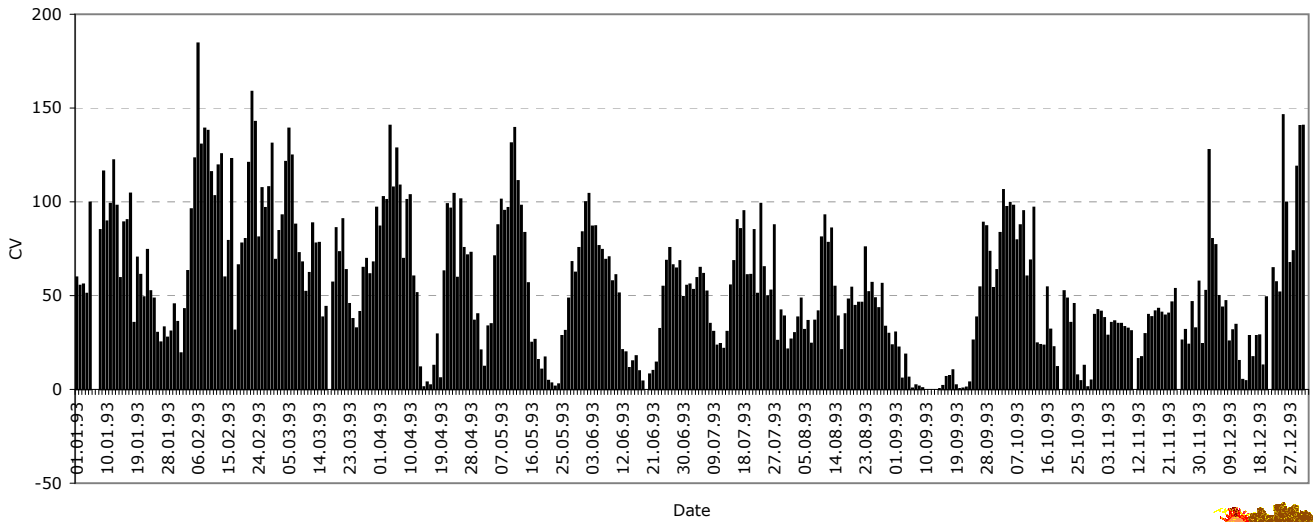

CV-Helios Network: (IV) Daily Estimated STDEV for the year 1993

CV-Helios Network

Annual Report no. 13

CV-Helios Network: (III) Daily Estimated CV-USAF for the year 1993