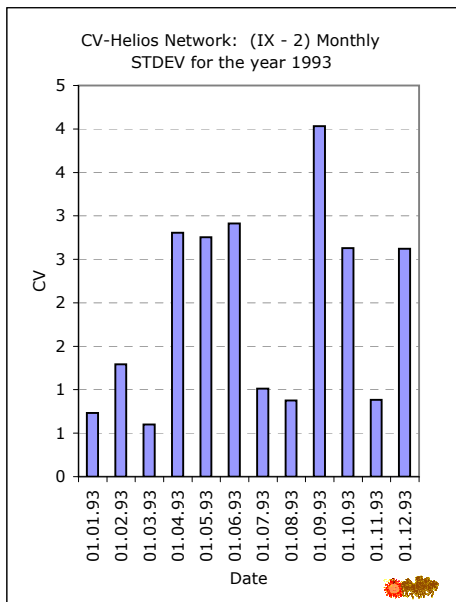

CV-Helios Network

Annual Report no. 13

CV-Helios Network: (III) Daily Estimated CV-USAF for the year 1993

CV-Helios Network: (IV) Daily Estimated STDEV for the year 1993

CV-Helios Network

Annual Report no. 13

CV-Helios Network: (V) Number observations for solar cycle 22

CV-Helios Network: (VI) Monthly CV for Solar Cycle 22

CV-Helios Network Annual Report no. 13

CV-Helios Network

Annual Report no. 13

CV-Helios Network