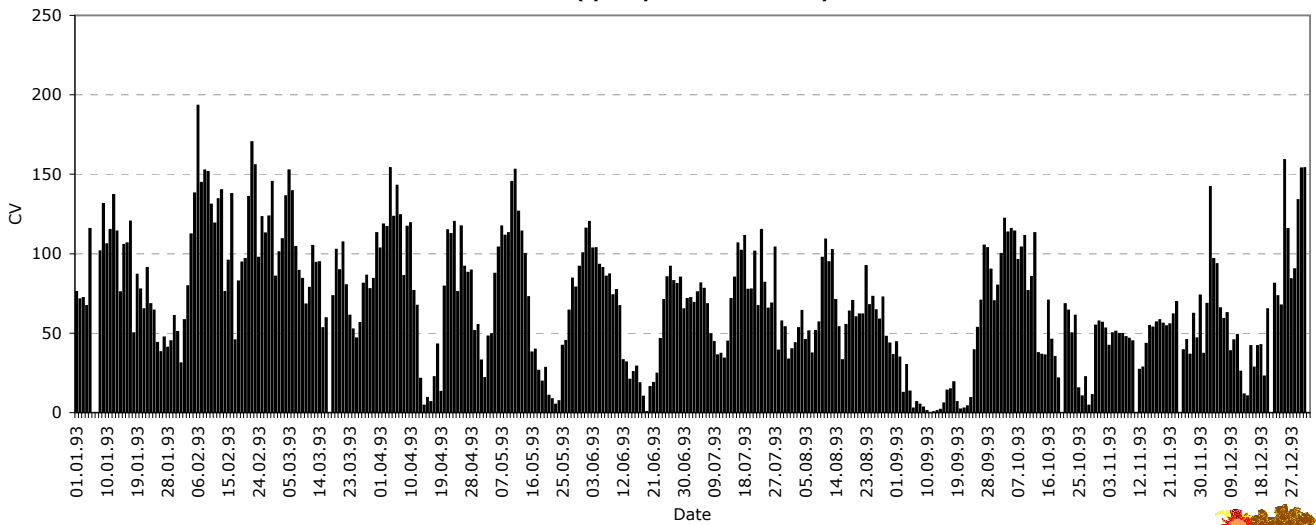

CV-Helios Network

Annual Report no. 13

XI

CV-Helios Network: Graphic section for the year 1993

CV-Helios Network: (I) Daily CV-Values for the year 1993

CV-Helios Network: (II) Daily SmCV24wk-Values for the year 1993