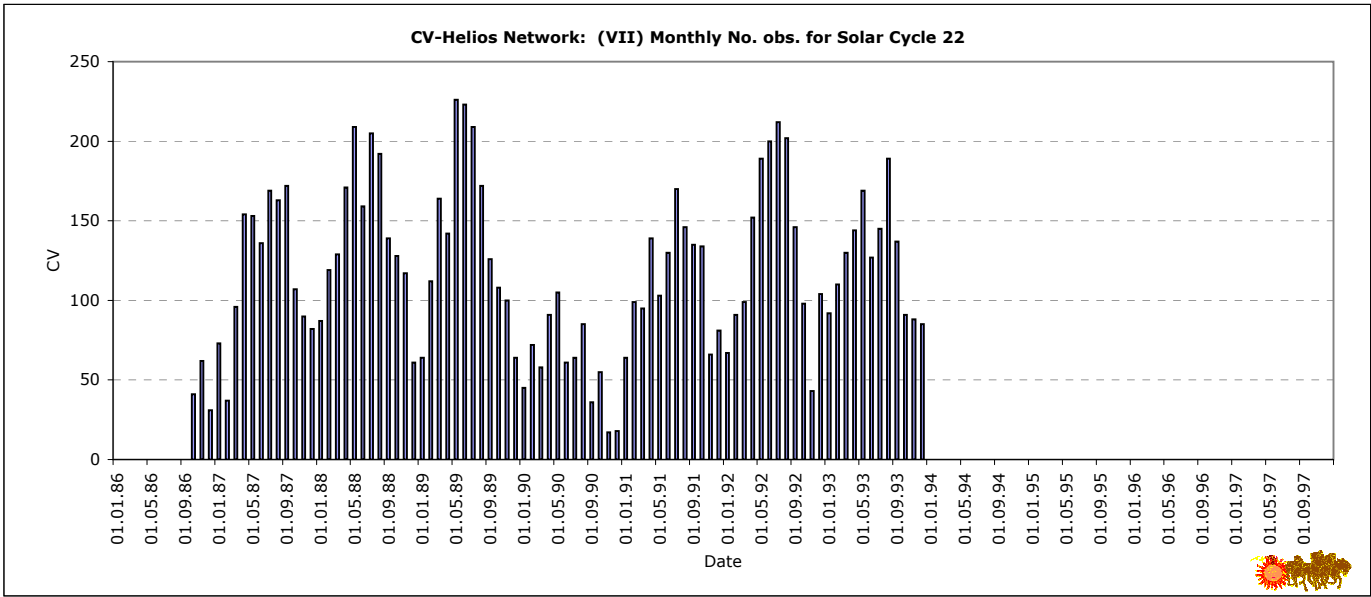

CV-Helios Network Annual Report no. 13