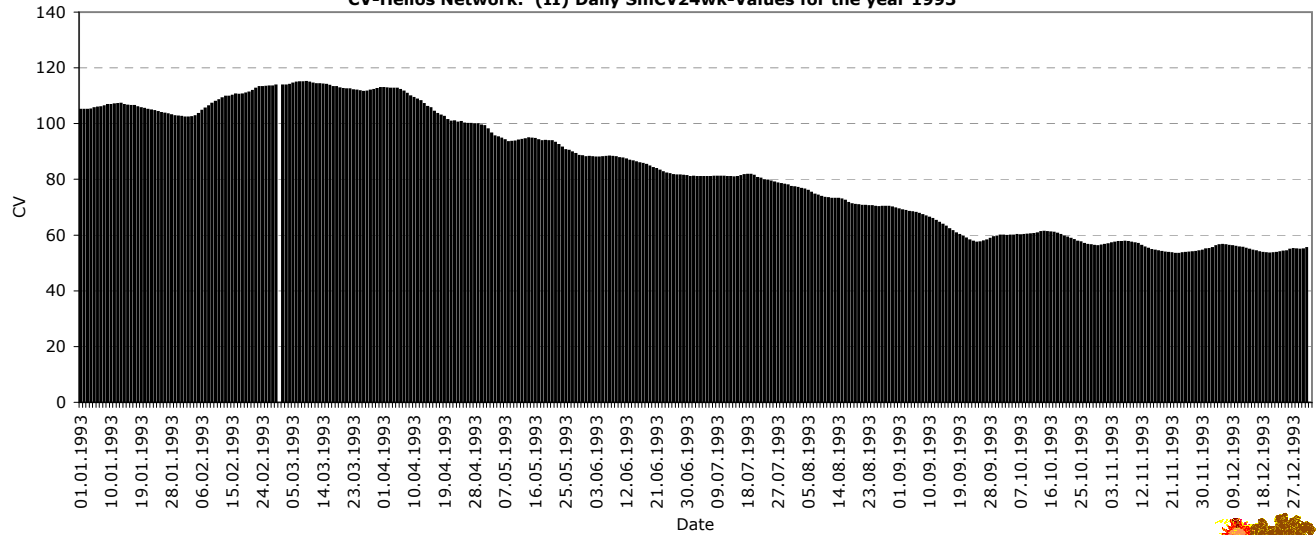

CV-Helios Network

Annual Report no. 13

XI

CV-Helios Network: Graphic section for the year 1993

CV-Helios Network: (I) Daily CV-Values for the year 1993

CV-Helios Network: (II) Daily SmCV24wk-Values for the year 1993