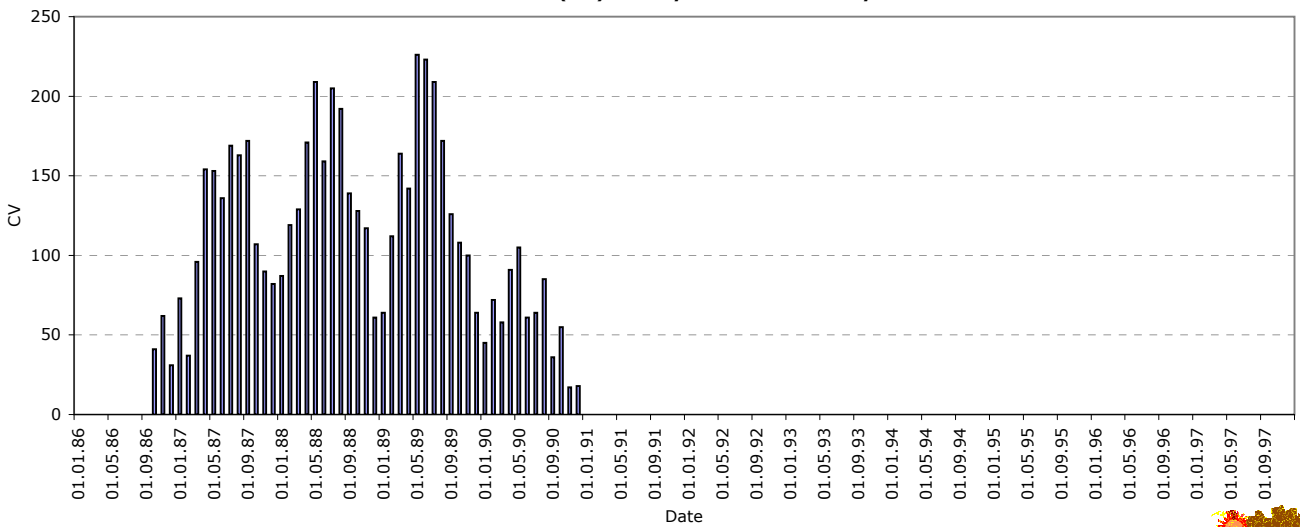

CV-Helios Network: (V) Number observations for solar cycle 22

CV-Helios Network: (VI) Monthly CV for Solar Cycle 22

CV-Helios Network

Annual Report no. 10

CV-Helios Network: (VII) Monthly No. obs. for Solar Cycle 22