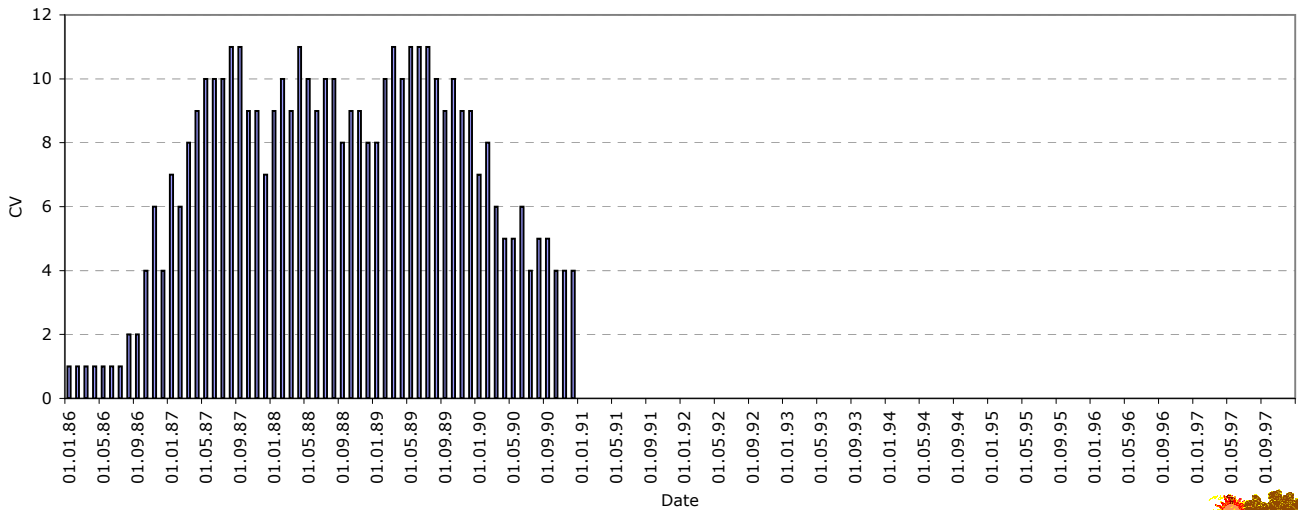

CV-Helios Network

Annual Report no. 10