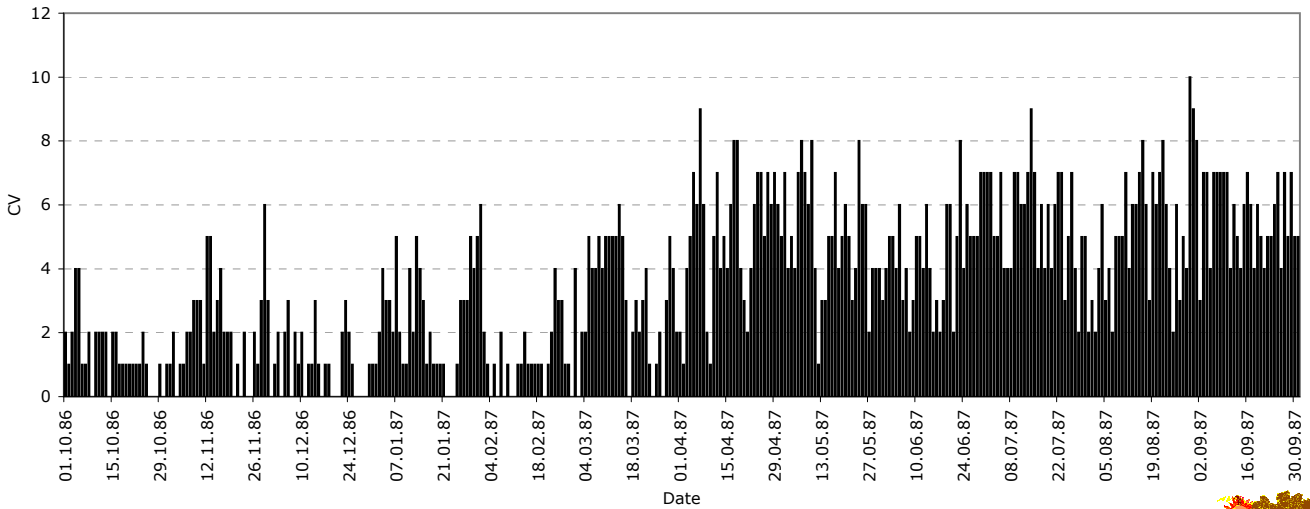

CV-Helios Network

Annual Report no. 10

XI

CV-Helios Network: Graphic section for the year 1990

CV-Helios Network: (I) Daily CV-Values for the year 1990

CV-Helios Network: (II) Daily SmCV24wk-Values for the year 1990

CV-Helios Network

Annual Report no. 10

CV-Helios Network: (III) Daily Estimated CV-USAF for the year 1990

CV-Helios Network: (IV) Daily Estimated STDEV for the year 1990

CV-Helios Network

Annual Report no. 10

CV-Helios Network: (V) Number observations for solar cycle 22

CV-Helios Network: (VI) Monthly CV for Solar Cycle 22

CV-Helios Network

Annual Report no. 10

CV-Helios Network: (VII) Monthly No. obs. for Solar Cycle 22