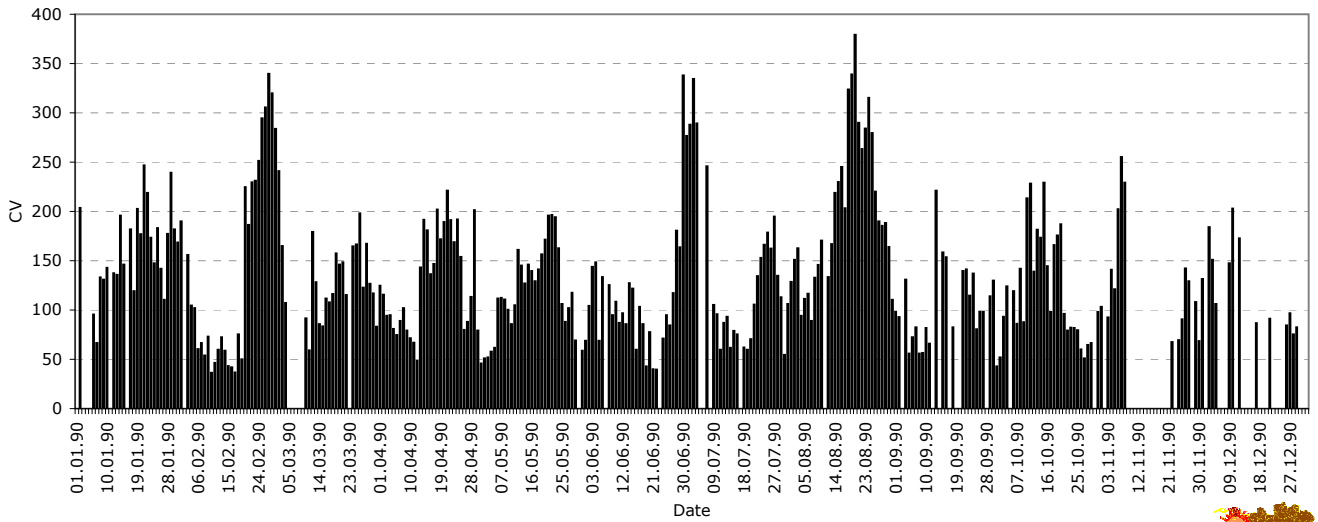

CV-Helios Network: (IV) Daily Estimated STDEV for the year 1990

CV-Helios Network

Annual Report no. 10

CV-Helios Network: (III) Daily Estimated CV-USAF for the year 1990