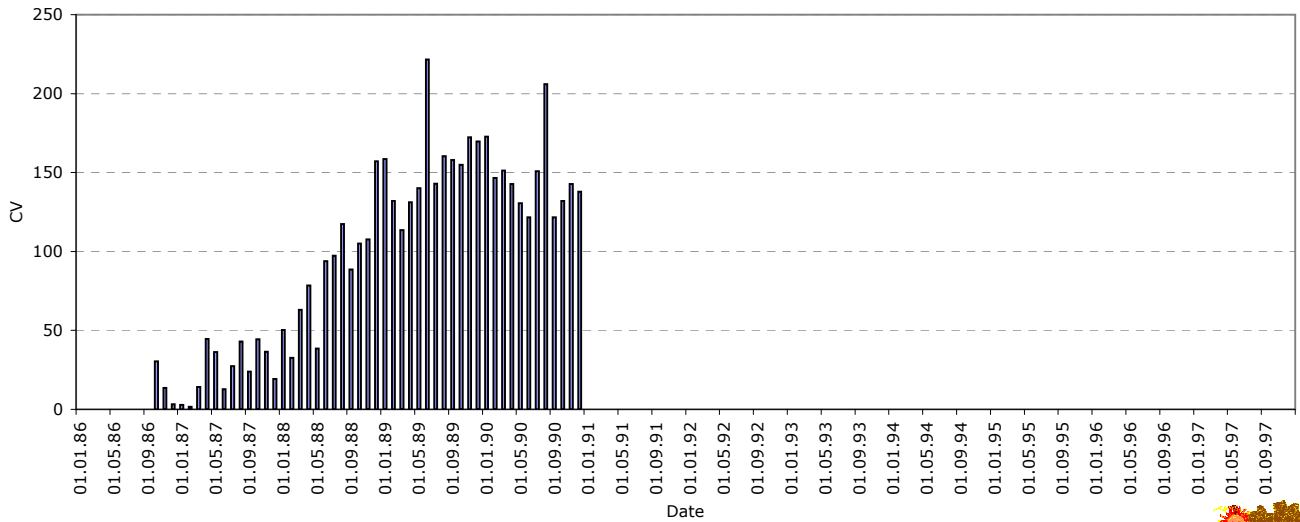

CV-Helios Network

Annual Report no. 10