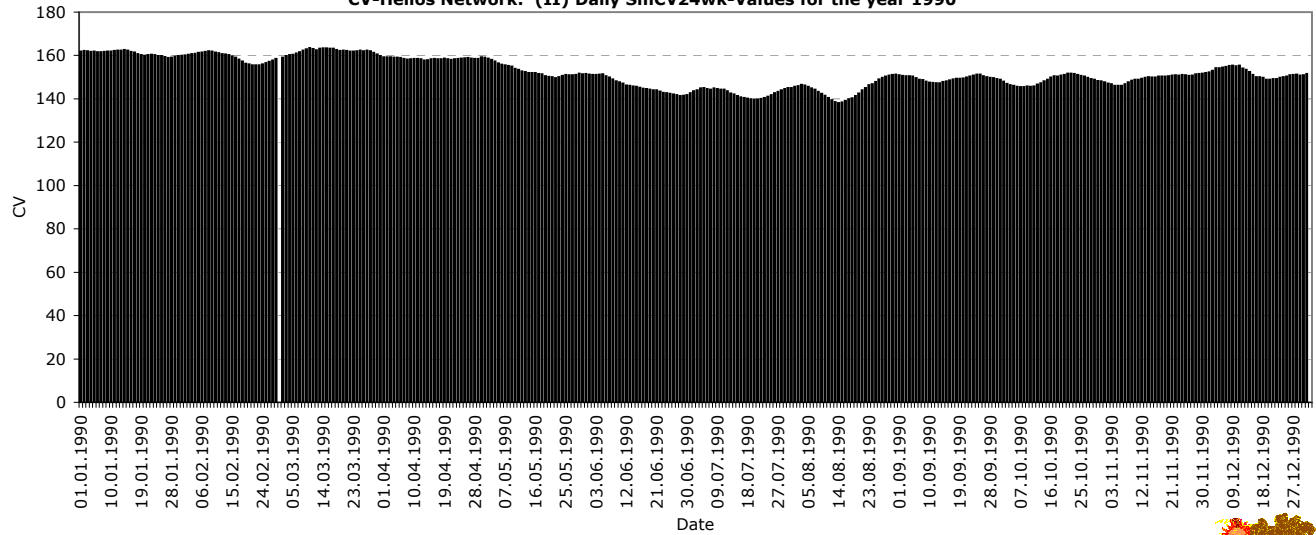

CV-Helios Network

Annual Report no. 10

XI

CV-Helios Network: Graphic section for the year 1990

CV-Helios Network: (I) Daily CV-Values for the year 1990

CV-Helios Network: (II) Daily SmCV24wk-Values for the year 1990