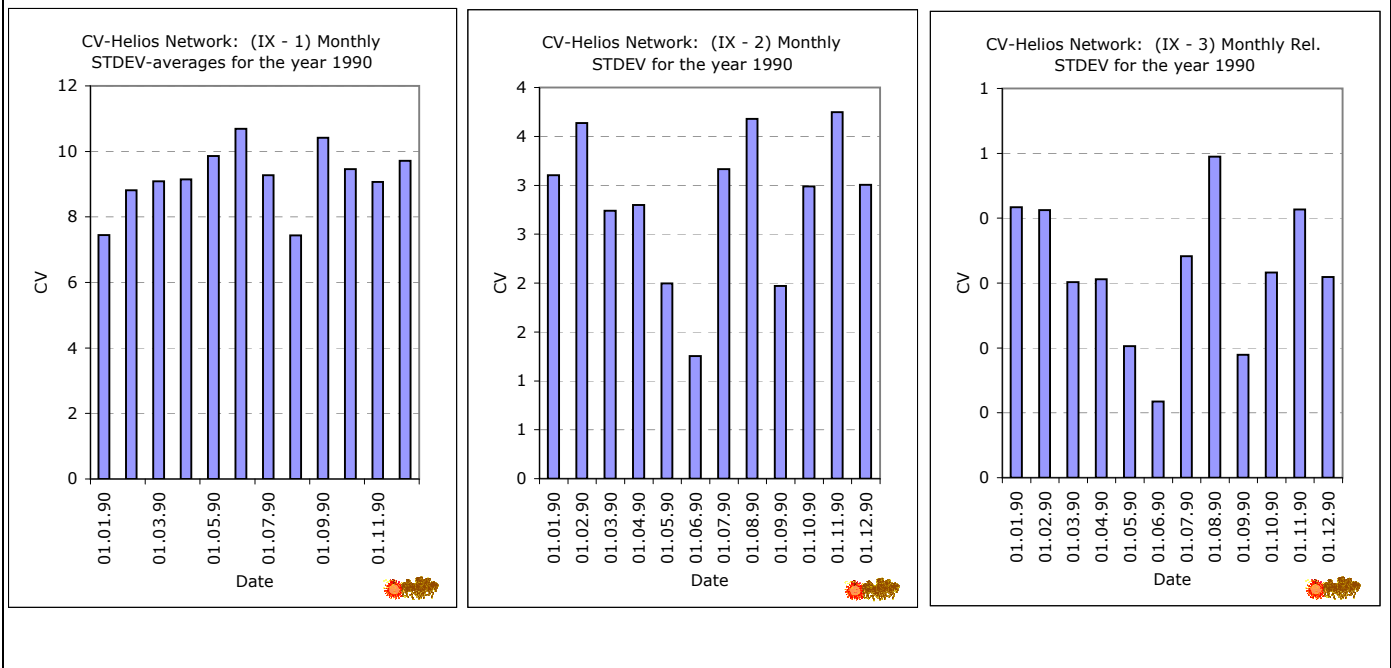

CV-Helios Network

Annual Report no. 10