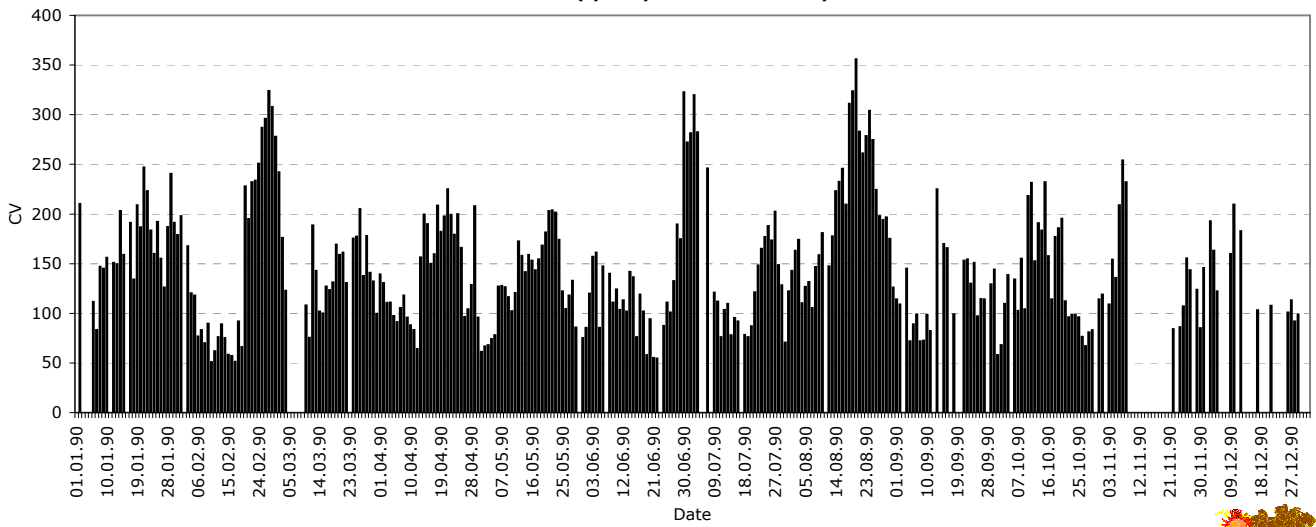

CV-Helios Network

Annual Report no. 10

XI

CV-Helios Network: Graphic section for the year 1990

CV-Helios Network: (I) Daily CV-Values for the year 1990

CV-Helios Network: (II) Daily SmCV24wk-Values for the year 1990