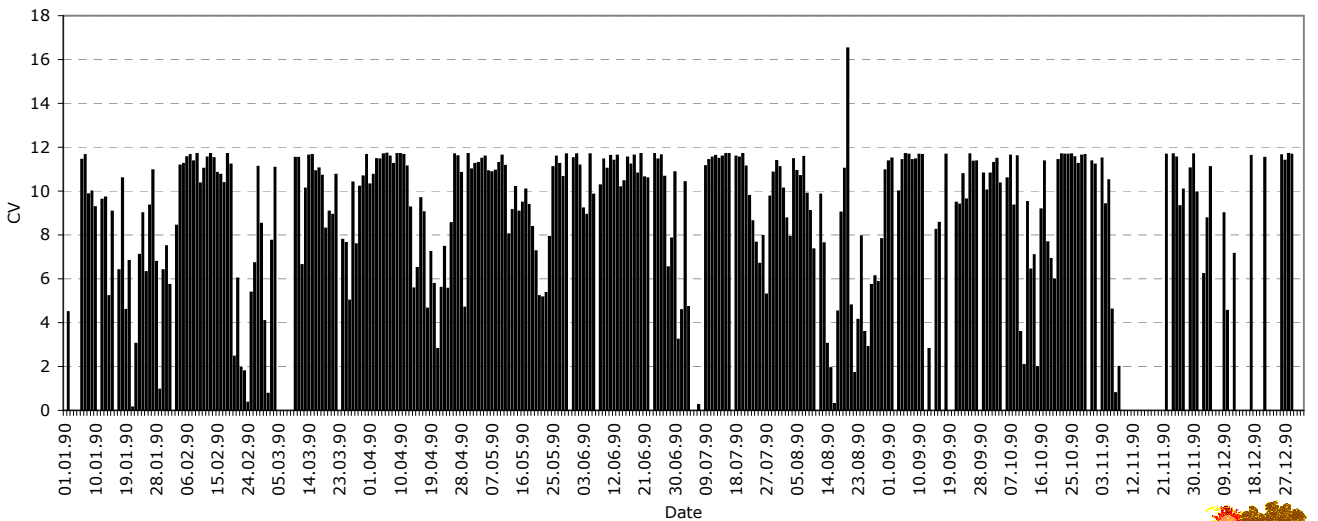

CV-Helios Network

Annual Report no. 10

XI

CV-Helios Network: Graphic section for the year 1990

CV-Helios Network: (I) Daily CV-Values for the year 1990

CV-Helios Network: (II) Daily SmCV24wk-Values for the year 1990

CV-Helios Network

Annual Report no. 10

CV-Helios Network: (III) Daily Estimated CV-USAF for the year 1990

CV-Helios Network: (IV) Daily Estimated STDEV for the year 1990

CV-Helios Network

Annual Report no. 10

CV-Helios Network: (V) Number observations for solar cycle 22

CV-Helios Network: (VI) Monthly CV for Solar Cycle 22

CV-Helios Network

Annual Report no. 10

CV-Helios Network: (VII) Monthly No. obs. for Solar Cycle 22