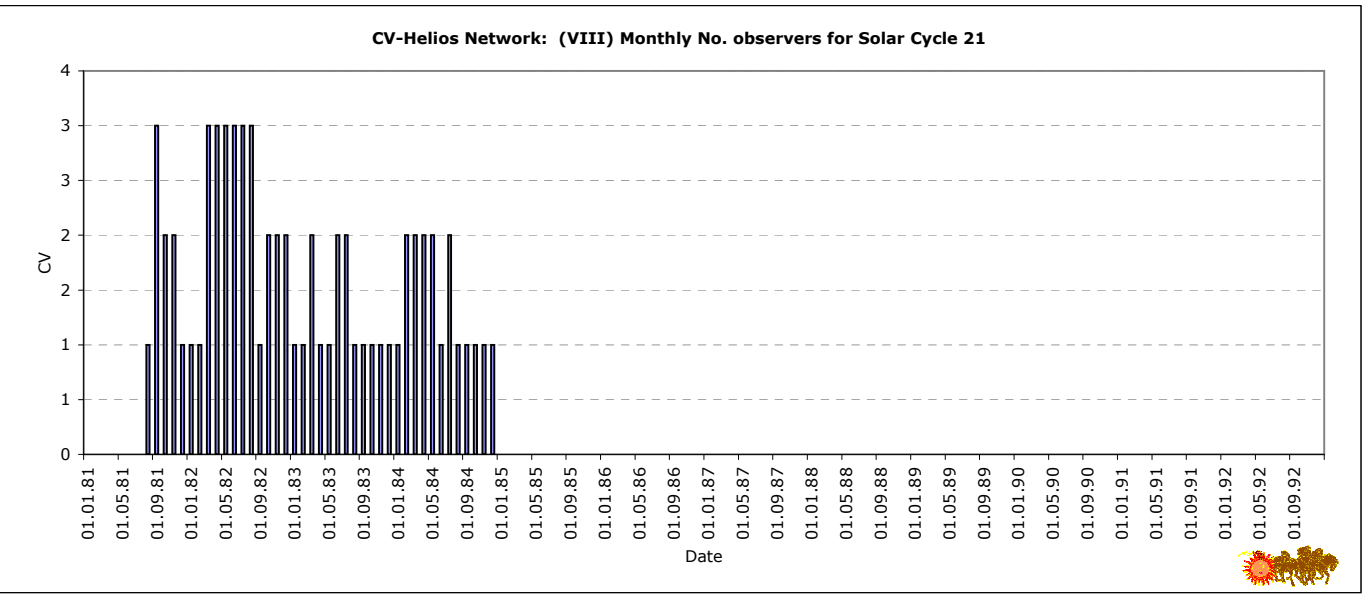

CV-Helios Network

Annual Report no. 4