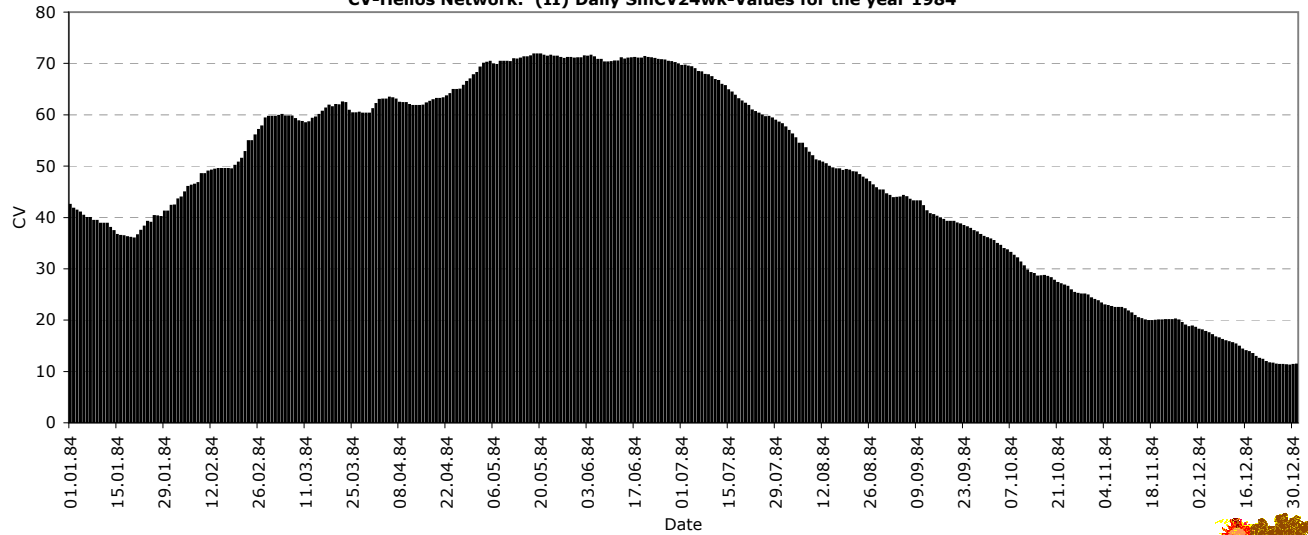

CV-Helios Network

Annual Report no. 4

XI

CV-Helios Network: Graphic section for the year 1984

CV-Helios Network: (I) Daily CV-Values for the year 1984

CV-Helios Network: (II) Daily SmCV24wk-Values for the year 1984