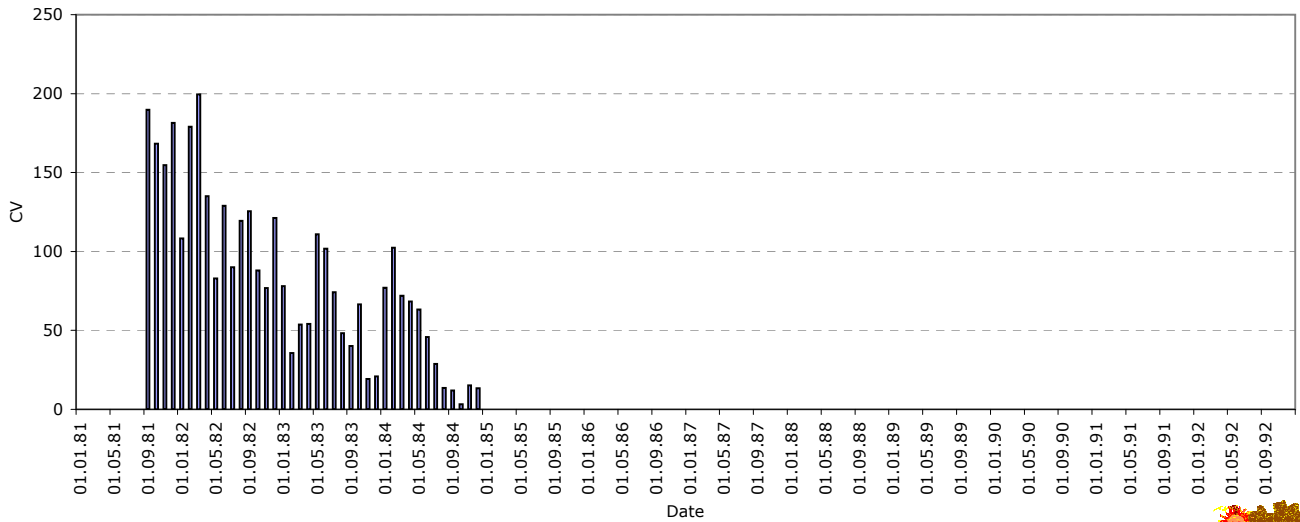

CV-Helios Network

Annual Report no. 4

CV-Helios Network

Annual Report no. 4

CV-Helios Network: (V) Number observations for solar cycle 21

CV-Helios Network: (VI) Monthly CV for Solar Cycle 21

CV-Helios Network