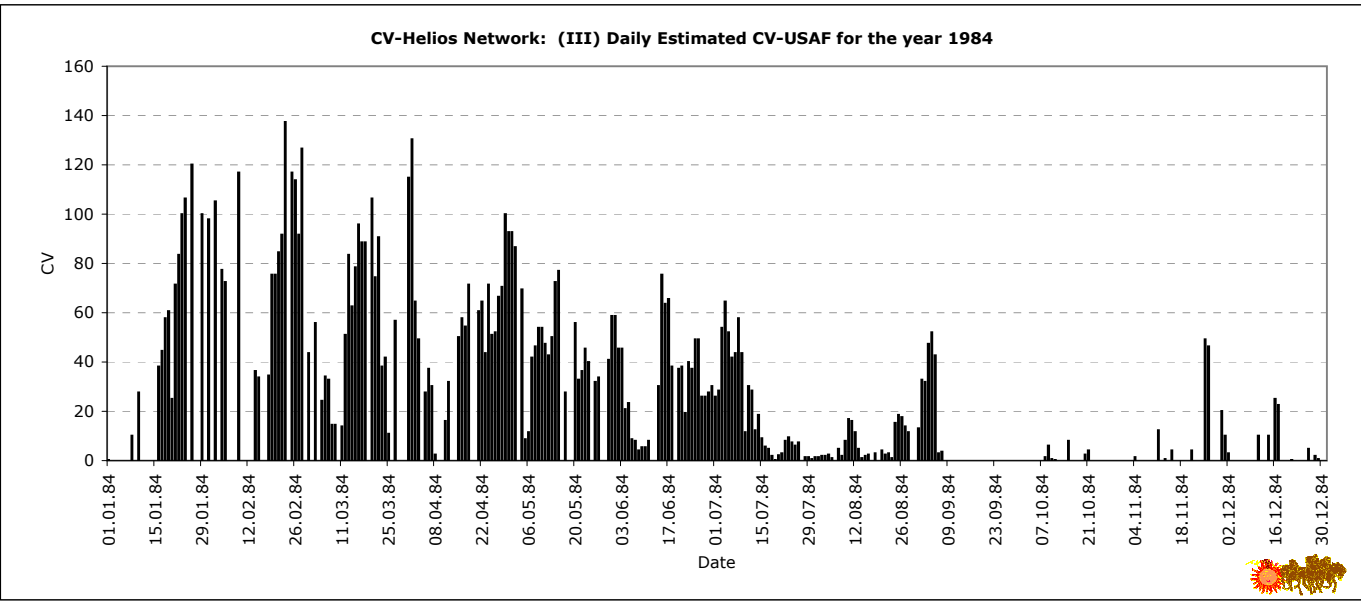

CV-Helios Network

Annual Report no. 4