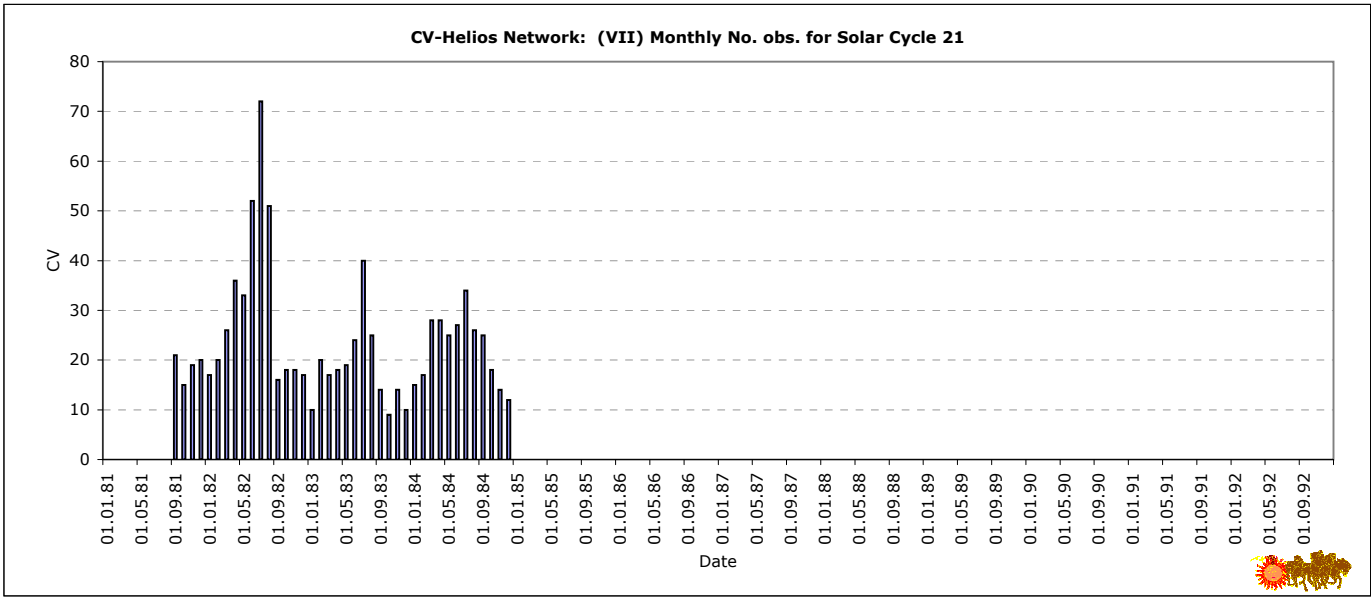

CV-Helios Network

Annual Report no. 4