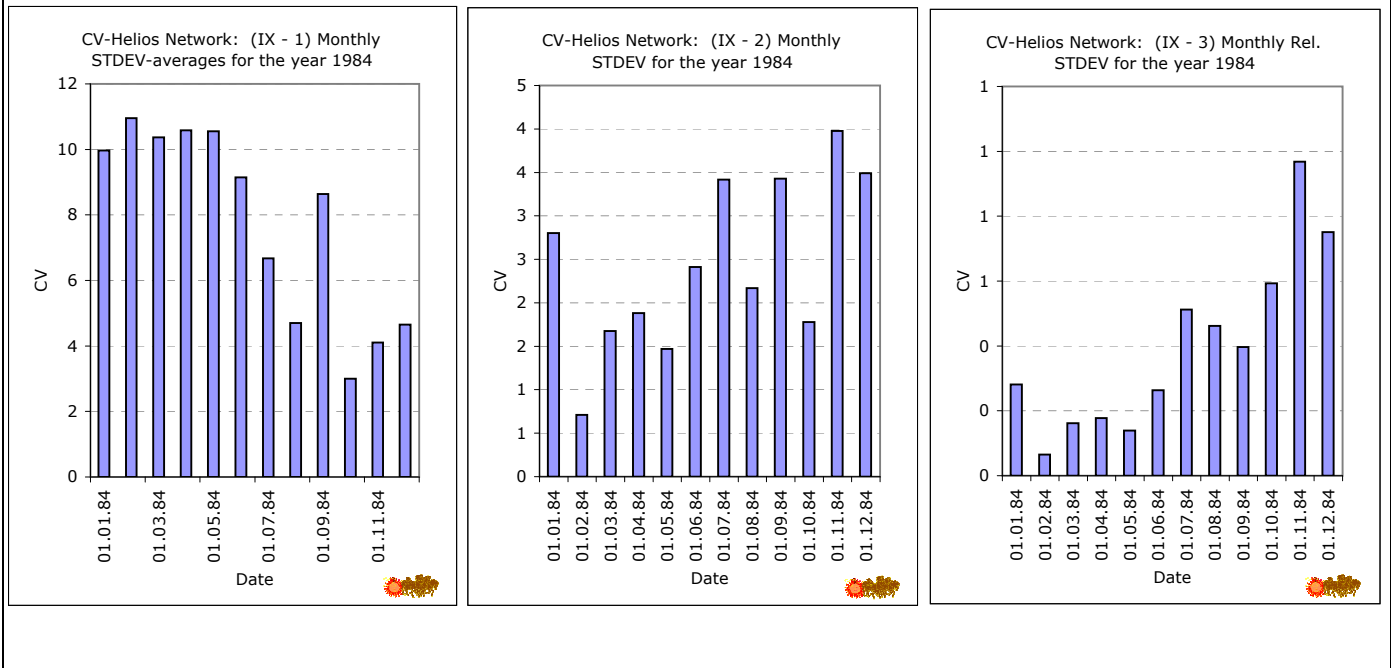

CV-Helios Network

Annual Report no. 4