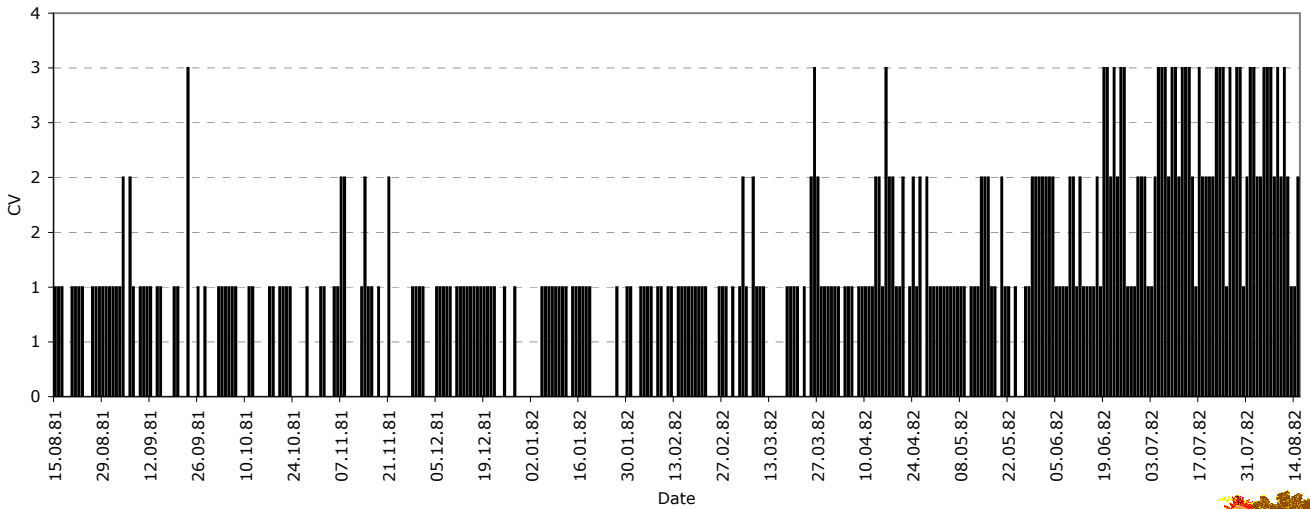

CV-Helios Network

Annual Report no. 4

XI

CV-Helios Network: Graphic section for the year 1984

CV-Helios Network: (I) Daily CV-Values for the year 1984

CV-Helios Network: (II) Daily SmCV24wk-Values for the year 1984

CV-Helios Network

Annual Report no. 4

CV-Helios Network

Annual Report no. 4

CV-Helios Network: (V) Number observations for solar cycle 21

CV-Helios Network: (VI) Monthly CV for Solar Cycle 21

CV-Helios Network