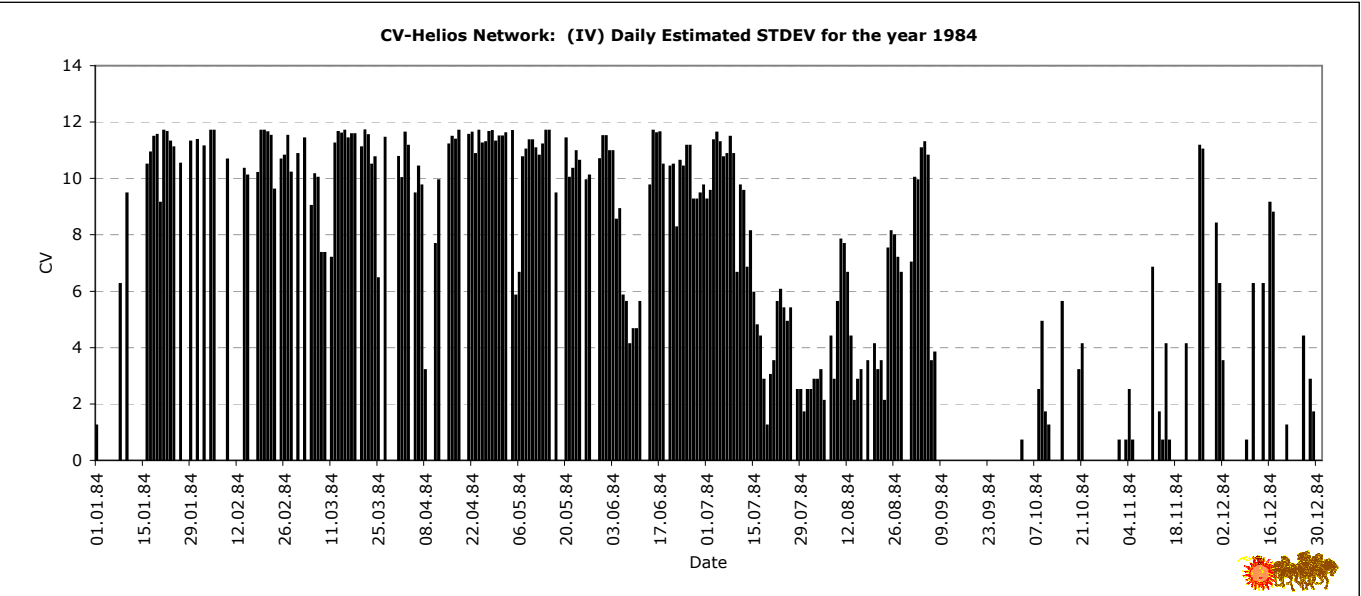

CV-Helios Network

Annual Report no. 4