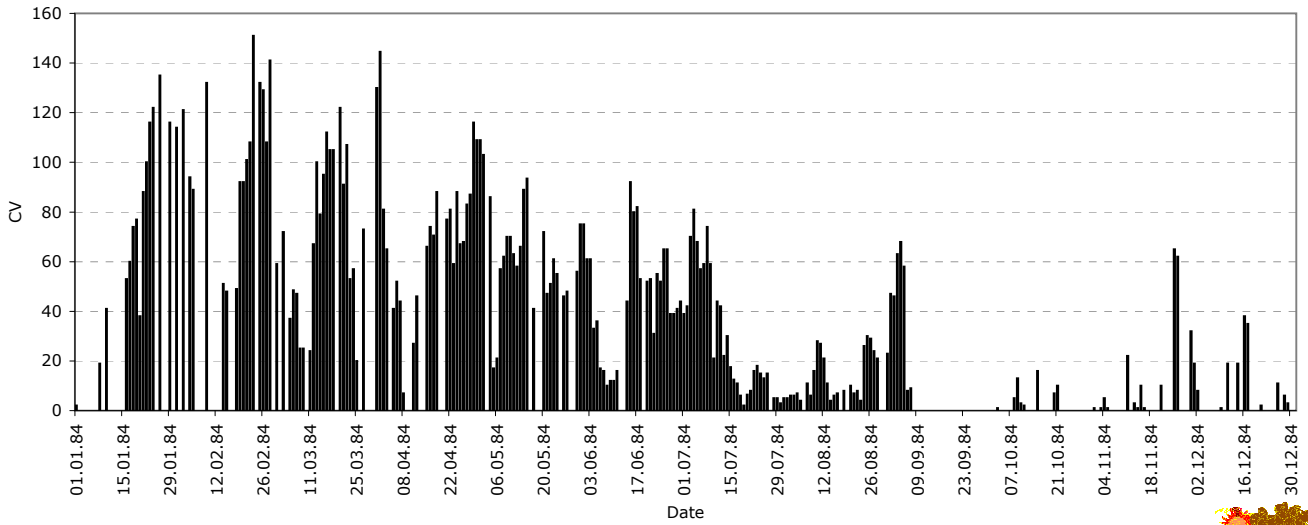

CV-Helios Network

Annual Report no. 4

XI

CV-Helios Network: Graphic section for the year 1984

CV-Helios Network: (I) Daily CV-Values for the year 1984

CV-Helios Network: (II) Daily SmCV24wk-Values for the year 1984